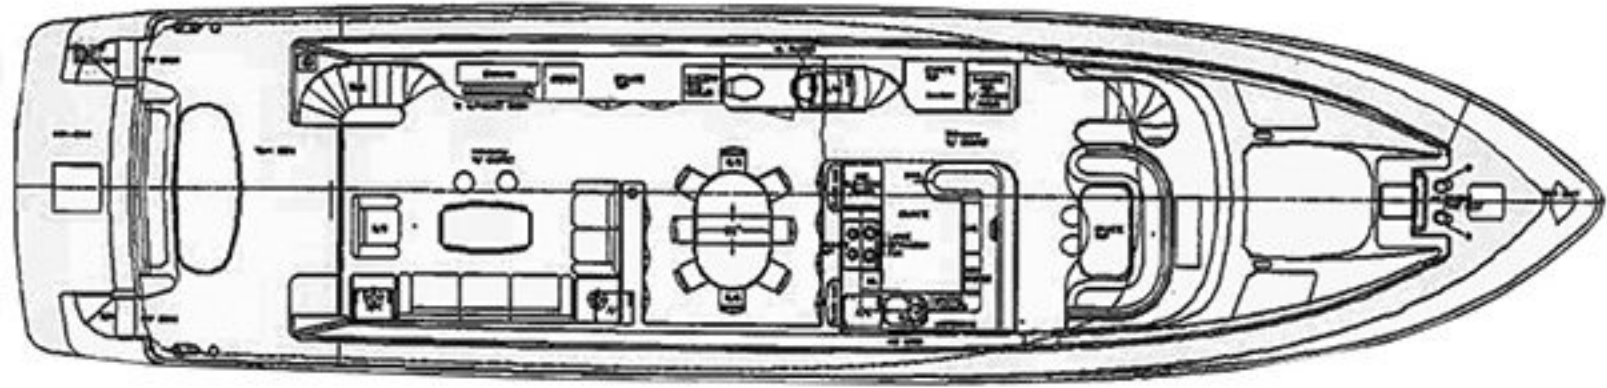

85 feet / 25.9 meters | Horizon | 2007

- LUXURY YACHT HELMS AWAY -

85 feet / 25.9 meters | Horizon | 2007

- LUXURY YACHT HELMS AWAY -

85 feet / 25.9 meters | Horizon | 2007

- LUXURY YACHT HELMS AWAY -

85 feet / 25.9 meters | Horizon | 2007

- LUXURY YACHT HELMS AWAY -

85 feet / 25.9 meters | Horizon | 2007

- LUXURY YACHT HELMS AWAY -

85 feet / 25.9 meters | Horizon | 2007

- LUXURY YACHT HELMS AWAY -

85 feet / 25.9 meters | Horizon | 2007

- LUXURY YACHT HELMS AWAY -

85 feet / 25.9 meters | Horizon | 2007

**MAIN DECK ARRANGEMENT**