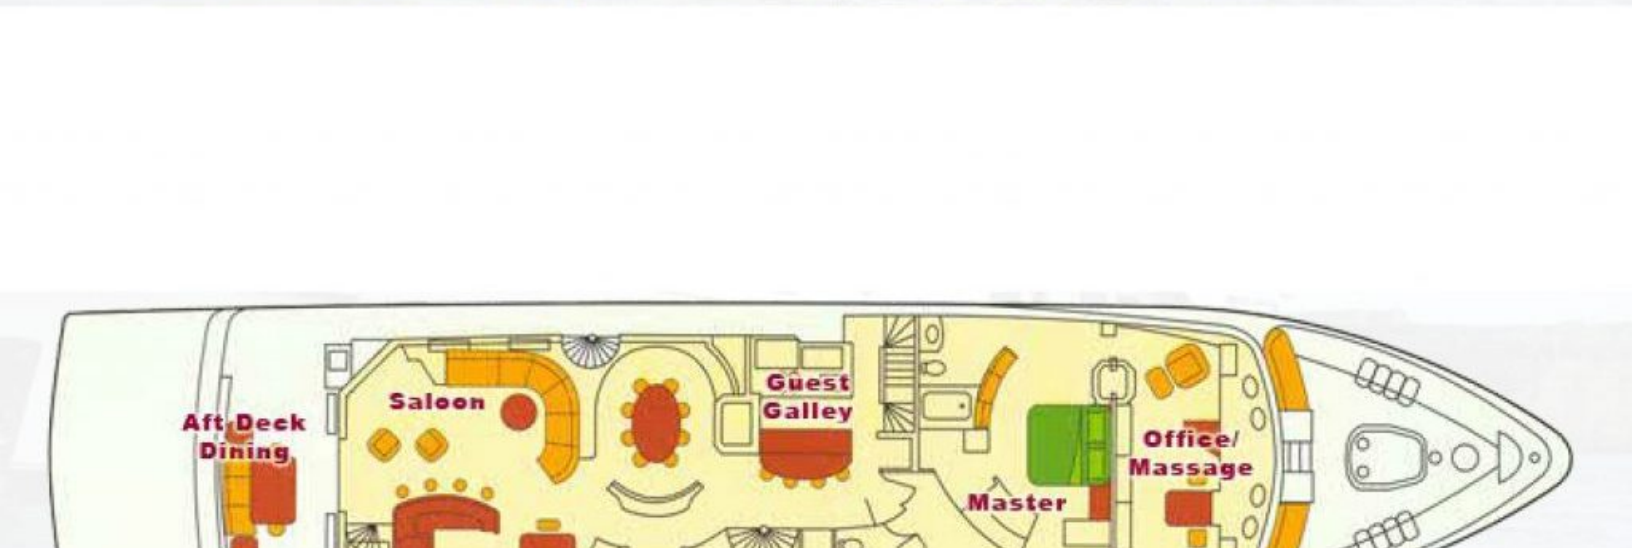

- LUXURY YACHT MAVERICK -

138 feet / 42.1 meters | Sterling Yachts | 1988

- LUXURY YACHT MAVERICK -

138 feet / 42.1 meters | Sterling Yachts | 1988

- LUXURY YACHT MAVERICK -

138 feet / 42.1 meters | Sterling Yachts | 1988

- LUXURY YACHT MAVERICK -

138 feet / 42.1 meters | Sterling Yachts | 1988