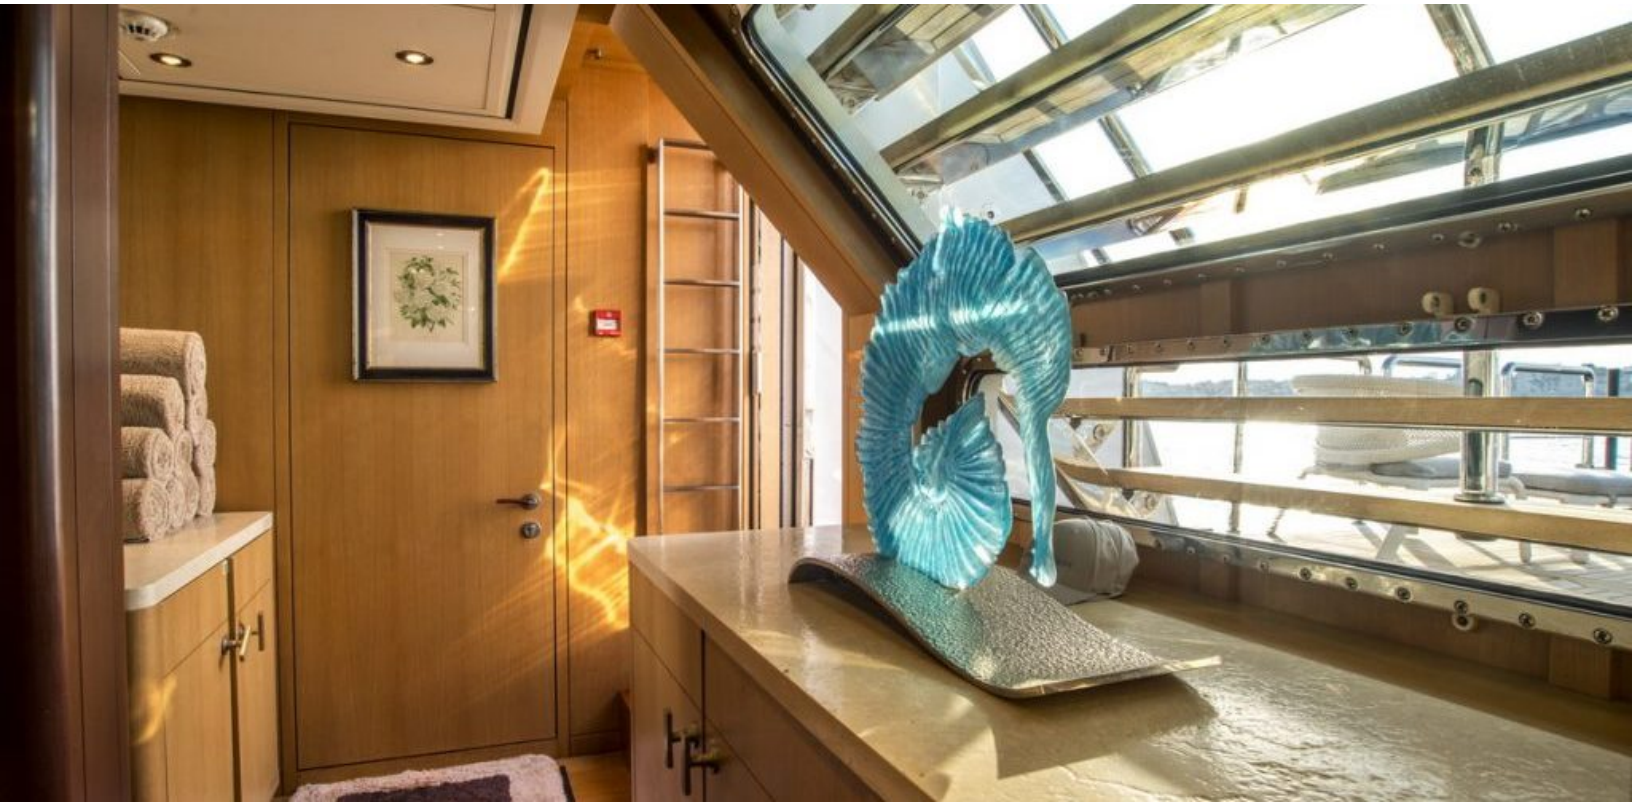

- LUXURY YACHT ASTRID CONROY -

190.3 feet / 58 meters | Amels | 2006

The ASTRID CONROY yacht brochure has been provided for informational use only and may not be used for contract purposes. Please contact your yacht broker at Merle Wood & Associates for additional information and availability.

web@merlewood.com

+1-954-525-5111
Global Headquarters