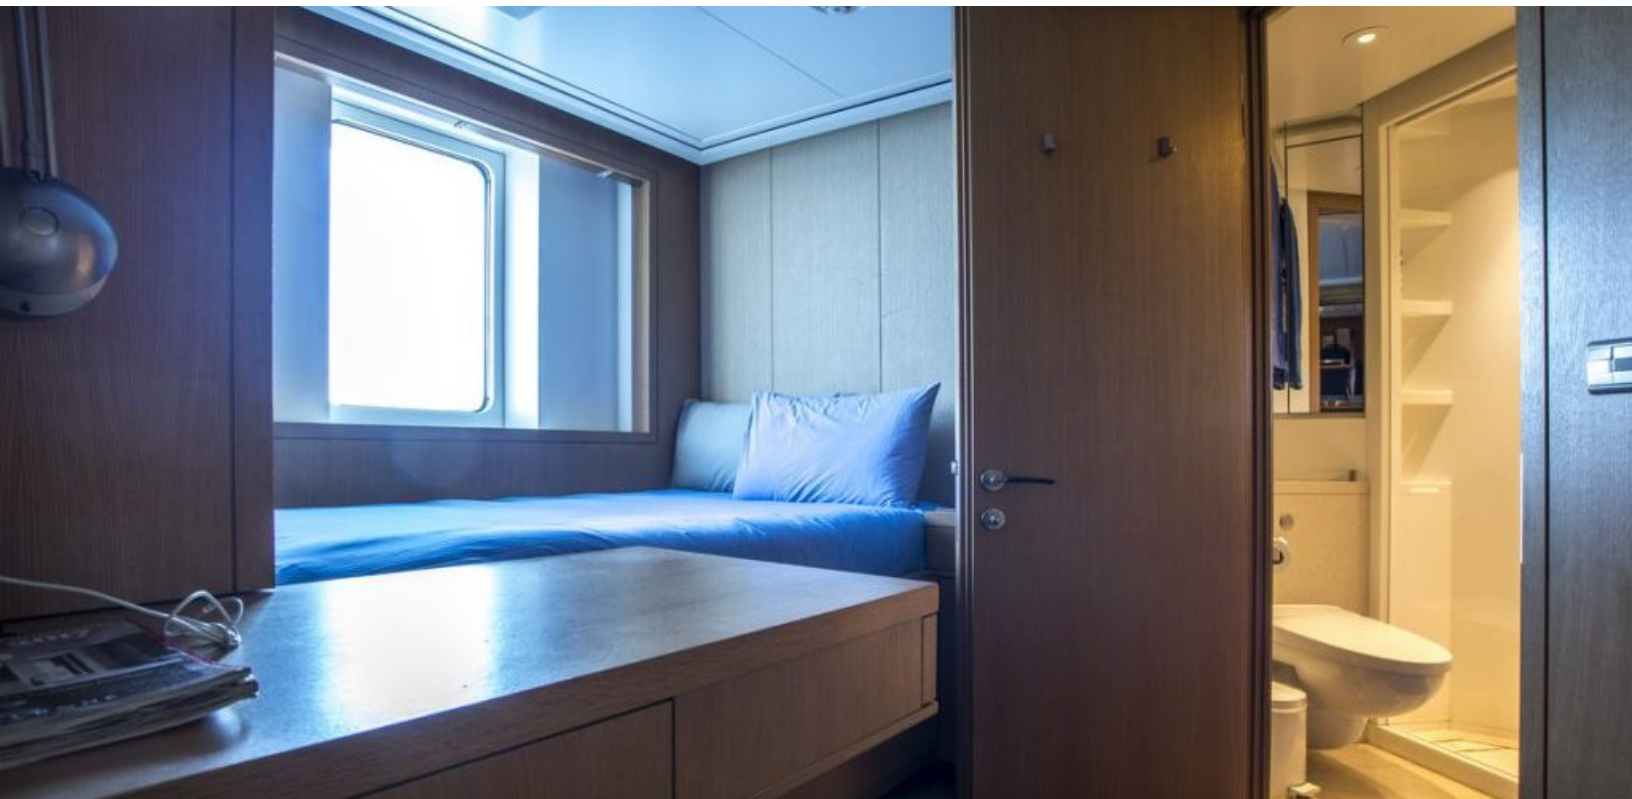

- LUXURY YACHT ASTRID CONROY -

190.3 feet / 58 meters | Amels | 2006