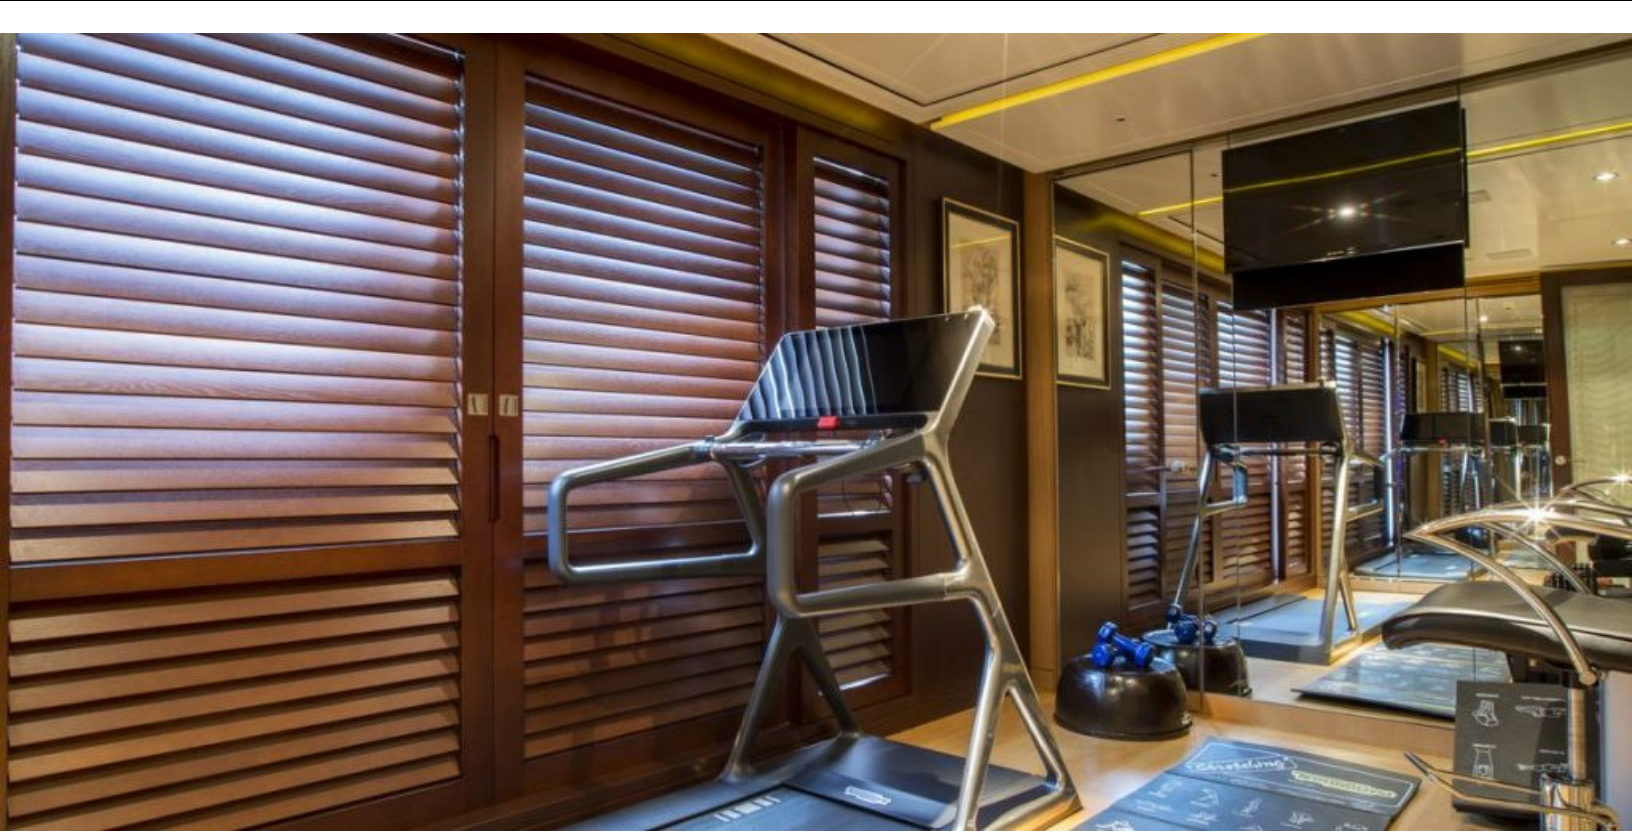

- LUXURY YACHT ASTRID CONROY -

190.3 feet / 58 meters | Amels | 2006