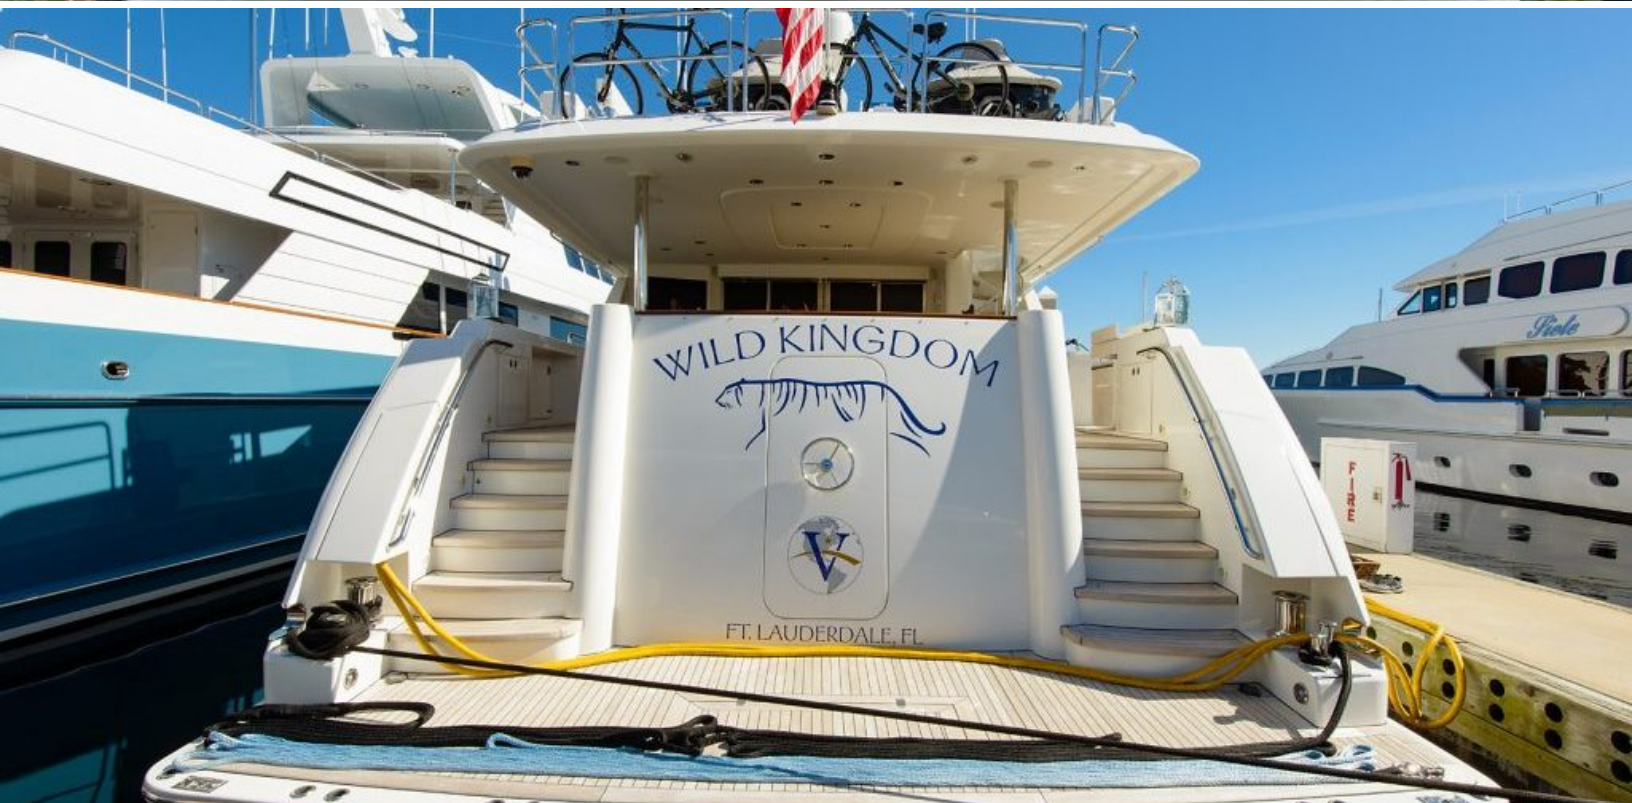

- LUXURY YACHT WILD KINGDOM -

111 feet / 33.8 meters | Westport | 2010

- LUXURY YACHT WILD KINGDOM -

111 feet / 33.8 meters | Westport | 2010

- LUXURY YACHT WILD KINGDOM -

111 feet / 33.8 meters | Westport | 2010

web@merlewood.com

+1-954-525-5111
Global Headquarters

- LUXURY YACHT WILD KINGDOM -

111 feet / 33.8 meters | Westport | 2010

- LUXURY YACHT WILD KINGDOM -

111 feet / 33.8 meters | Westport | 2010

- LUXURY YACHT WILD KINGDOM -