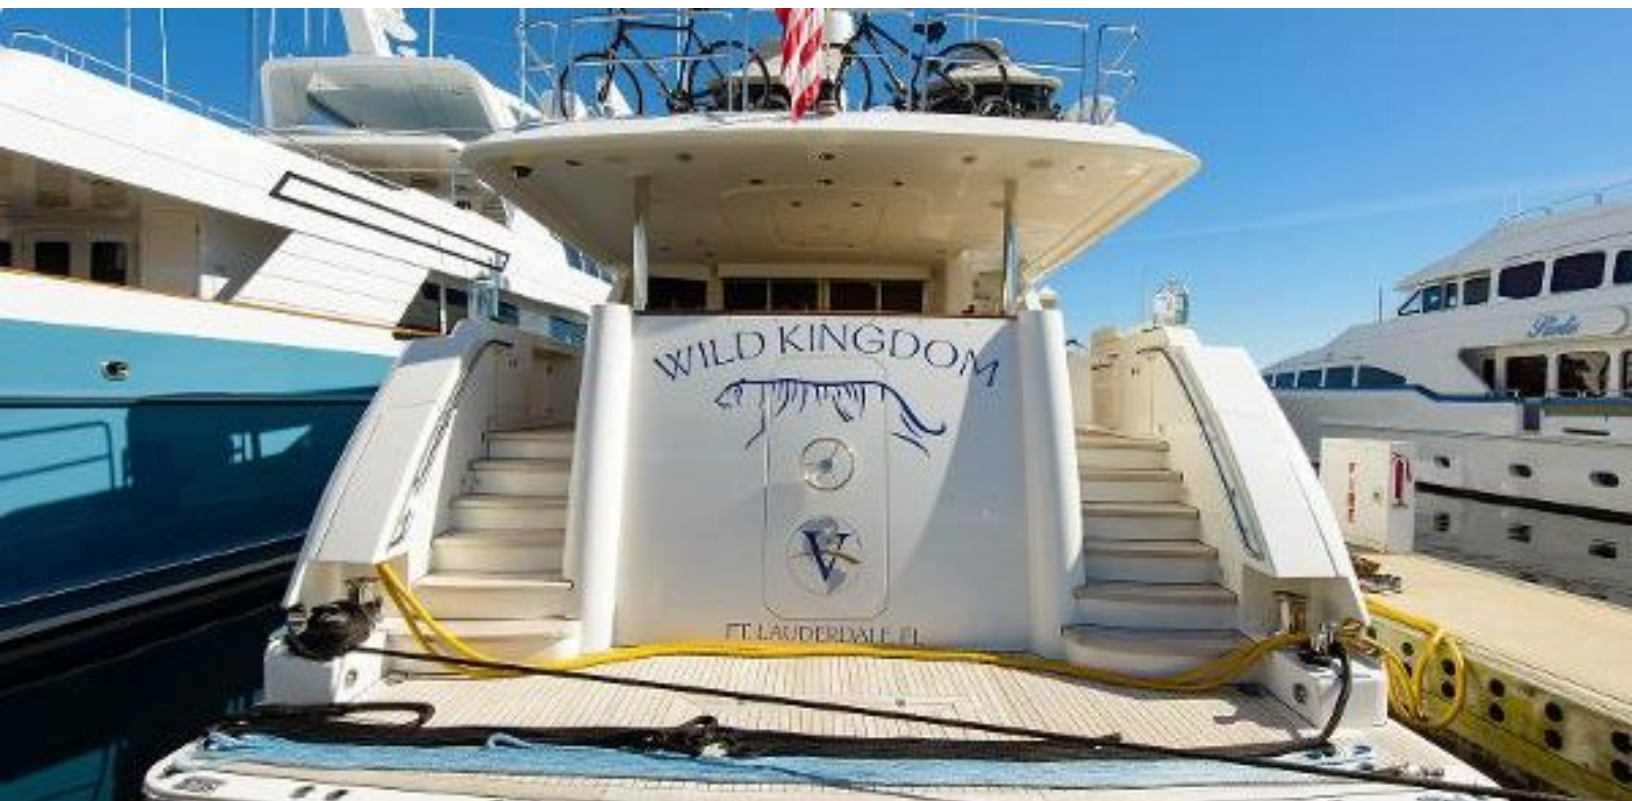

111 feet / 33.8 meters | Westport | 2010

- LUXURY YACHT WILD KINGDOM -

111 feet / 33.8 meters | Westport | 2010

- LUXURY YACHT WILD KINGDOM -

111 feet / 33.8 meters | Westport | 2010

- LUXURY YACHT WILD KINGDOM -