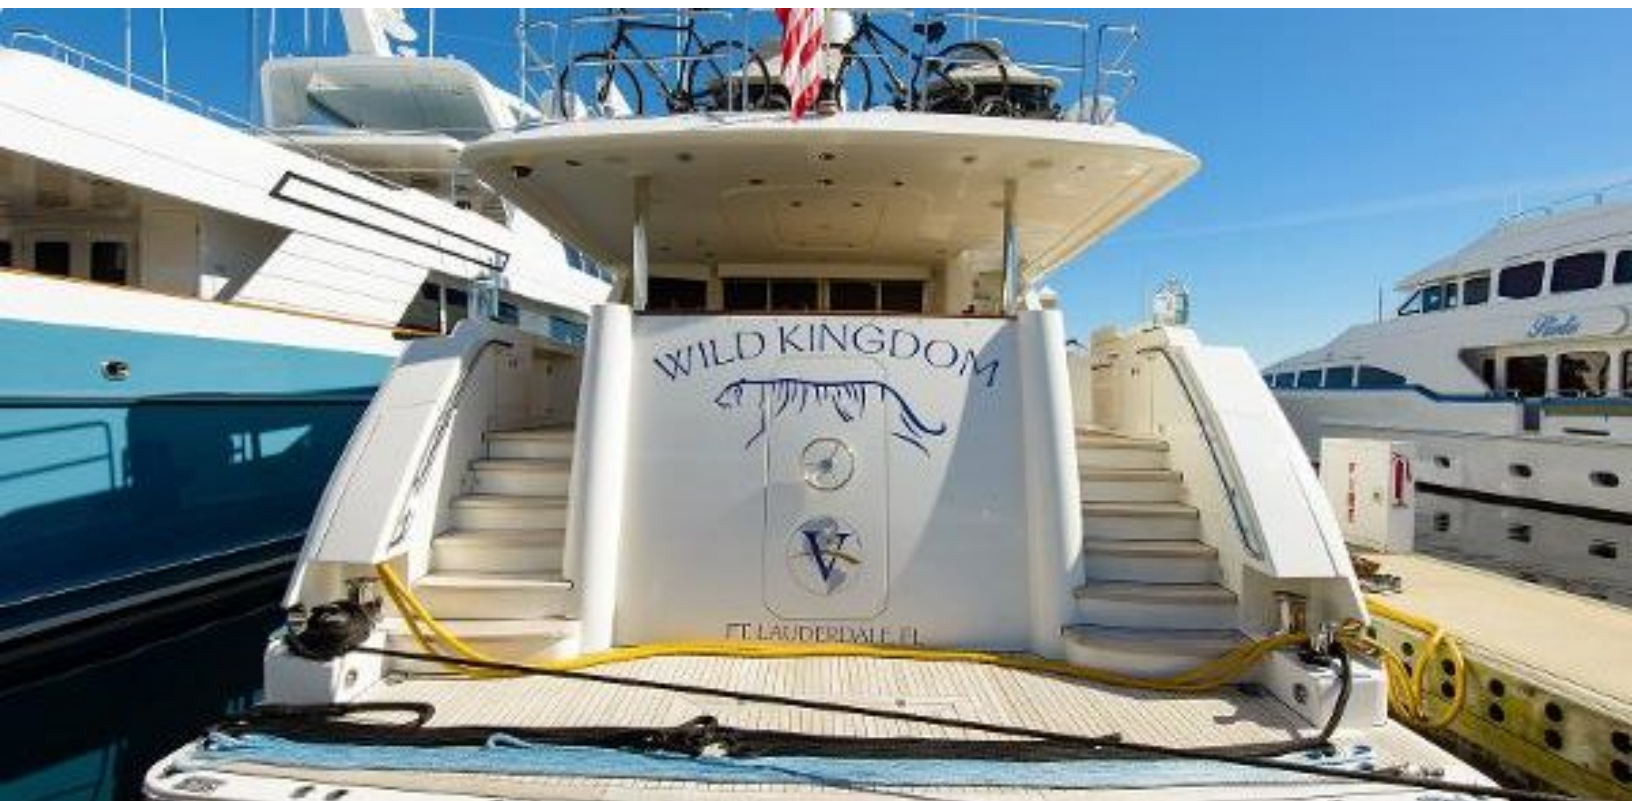

- LUXURY YACHT WILD KINGDOM -

111 feet / 33.8 meters | Westport | 2010