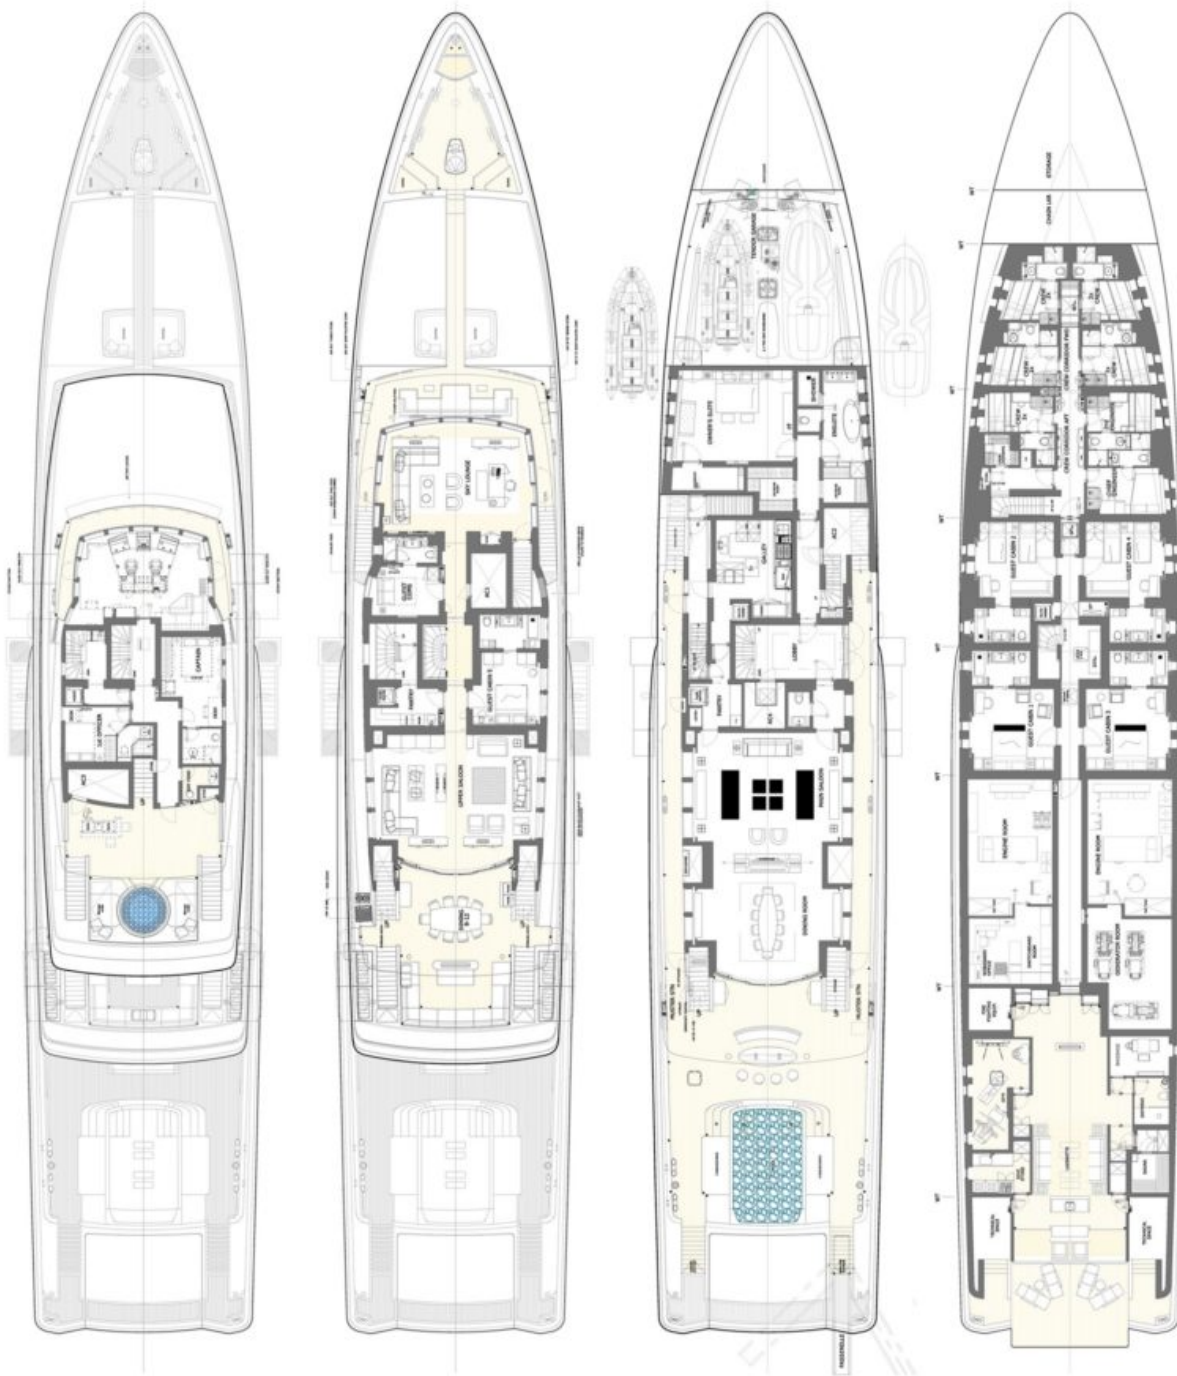

- LUXURY YACHT LOON -

221.5 feet / 67.5 meters | Icon Yachts | 2010

- LUXURY YACHT LOON -

221.5 feet / 67.5 meters | Icon Yachts | 2010

- LUXURY YACHT LOON -

221.5 feet / 67.5 meters | Icon Yachts | 2010

- LUXURY YACHT LOON -

221.5 feet / 67.5 meters | Icon Yachts | 2010

- LUXURY YACHT LOON -

221.5 feet / 67.5 meters | Icon Yachts | 2010

- LUXURY YACHT LOON -

221.5 feet / 67.5 meters | Icon Yachts | 2010

- LUXURY YACHT LOON -

221.5 feet / 67.5 meters | Icon Yachts | 2010

221.5 feet / 67.5 meters | Icon Yachts | 2010

- LUXURY YACHT LOON -

221.5 feet / 67.5 meters | Icon Yachts | 2010

LOON, 221' (67.5m) Icon Motoryacht, 2010/2020