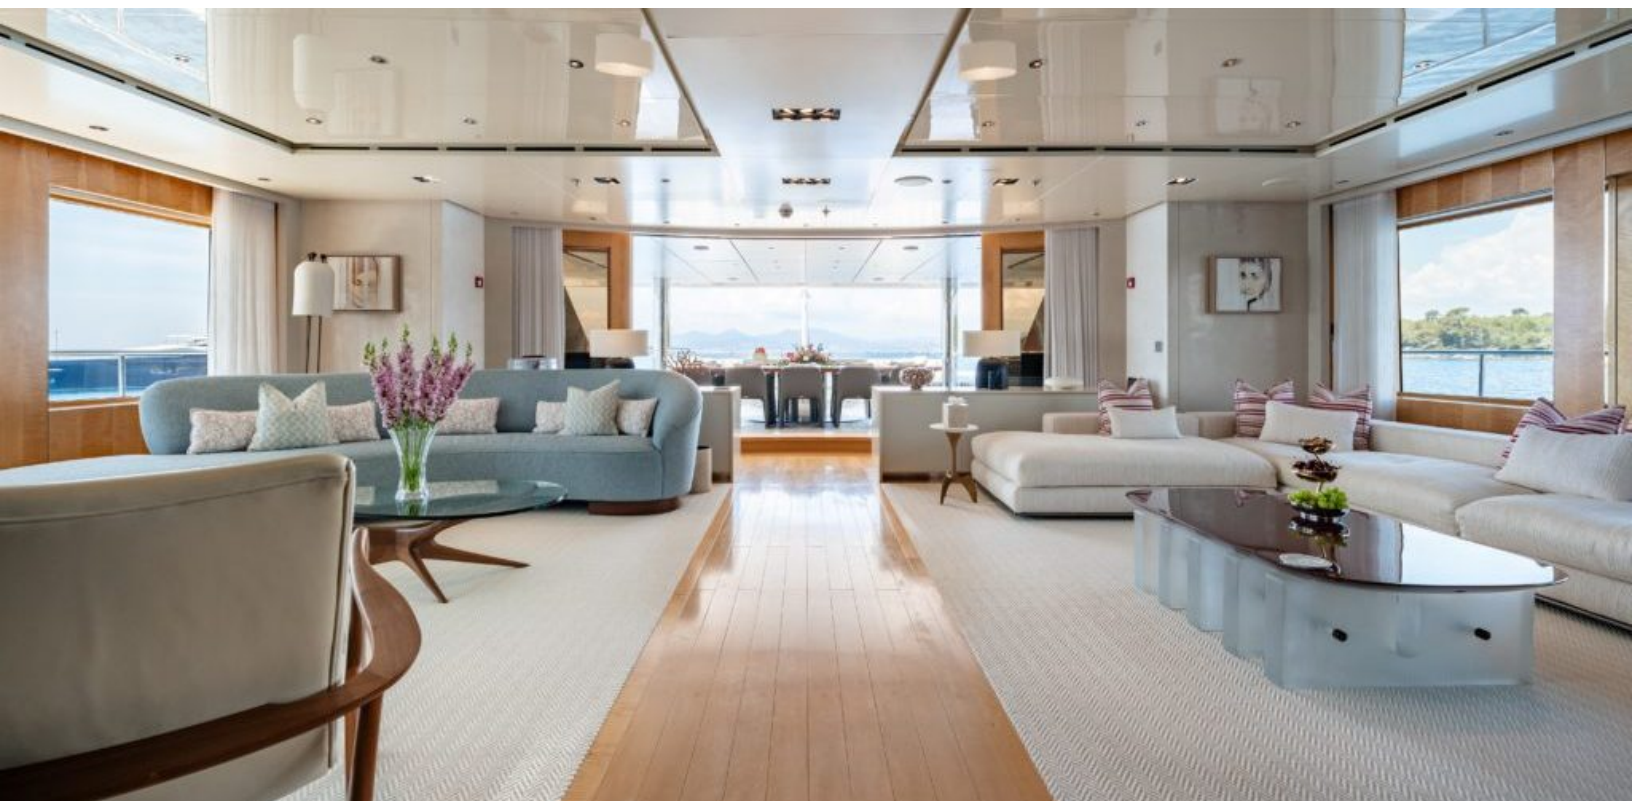

- LUXURY YACHT LOON -

221.5 feet / 67.5 meters | Icon Yachts | 2010