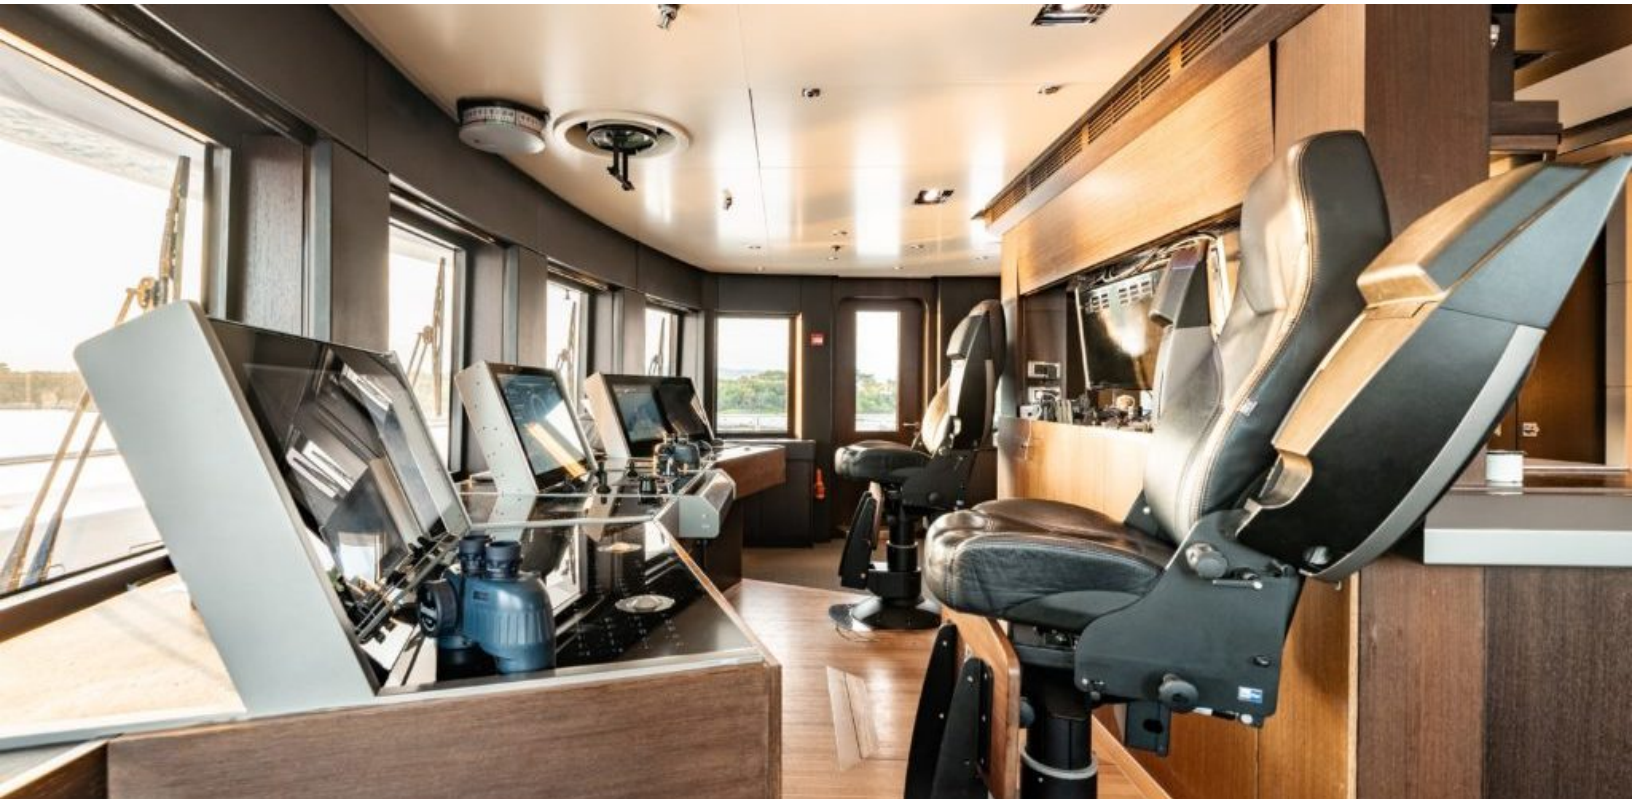

- LUXURY YACHT LOON -

221.5 feet / 67.5 meters | Icon Yachts | 2010