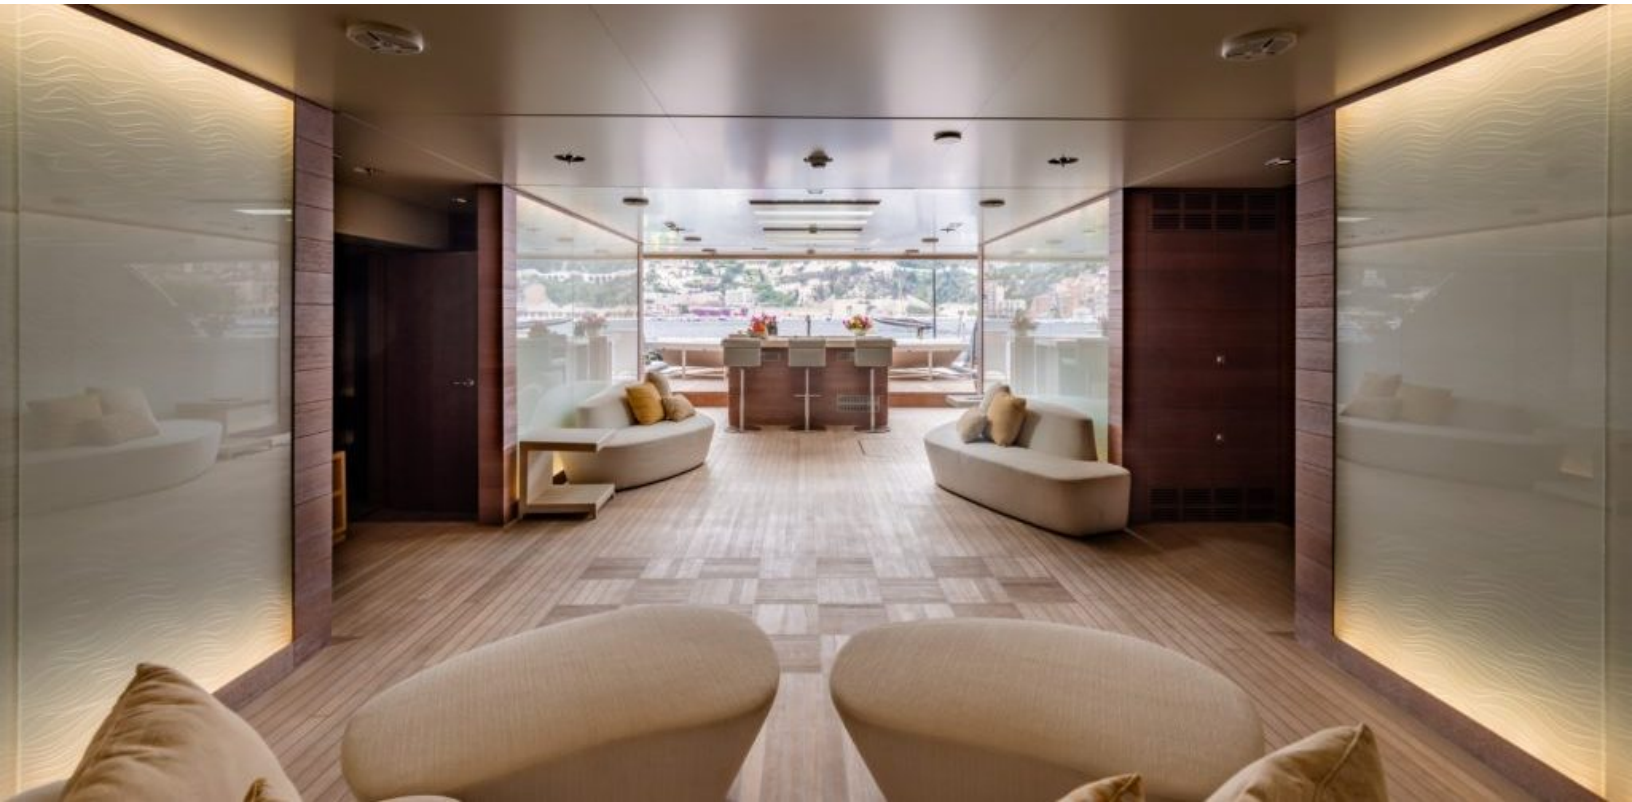

- LUXURY YACHT LOON -

221.5 feet / 67.5 meters | Icon Yachts | 2010