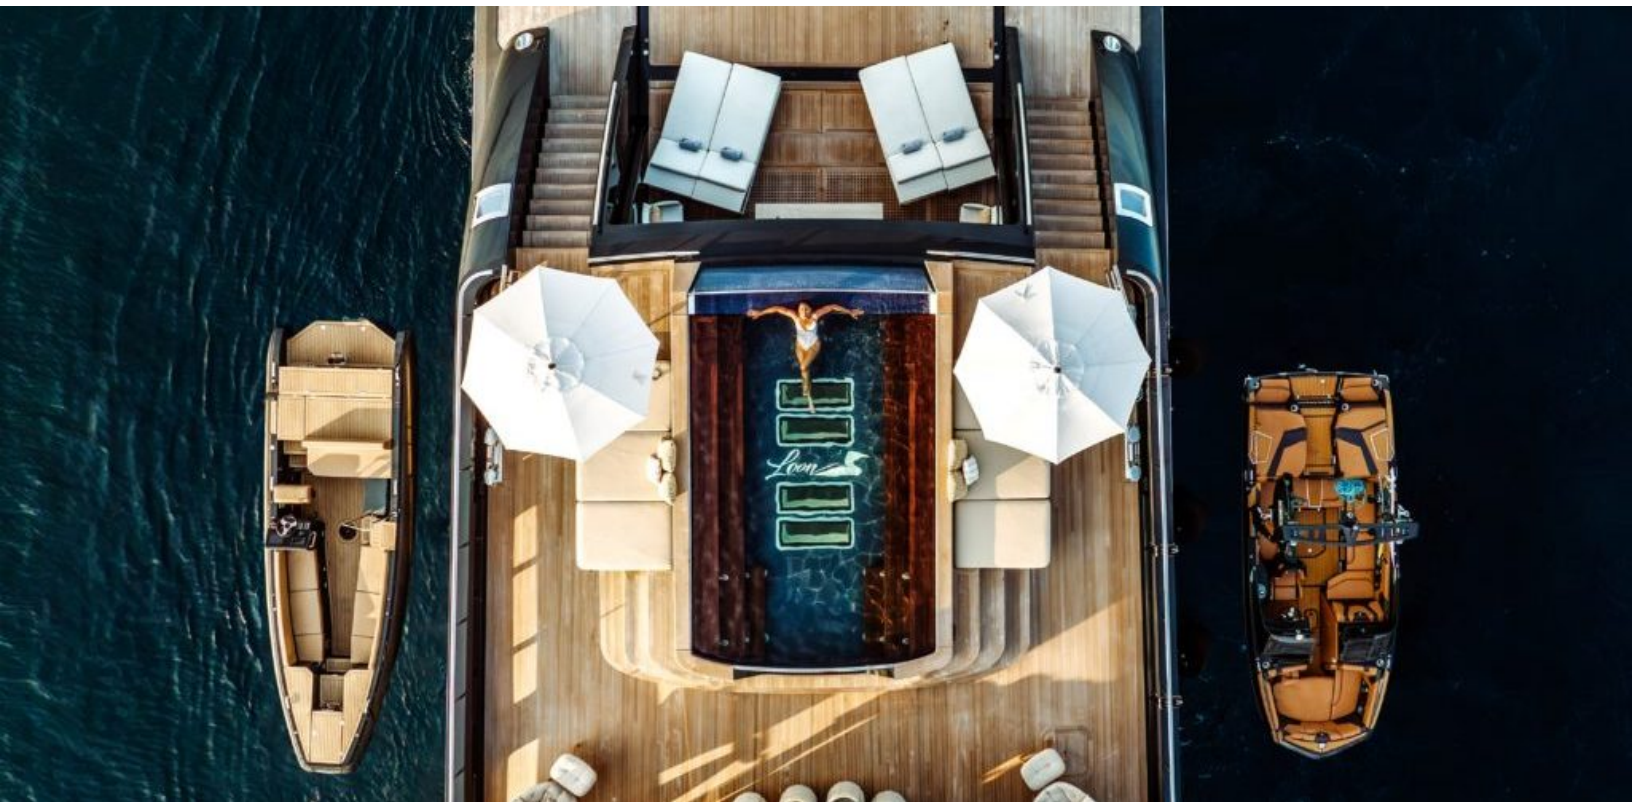

- LUXURY YACHT LOON -

221.5 feet / 67.5 meters | Icon Yachts | 2010