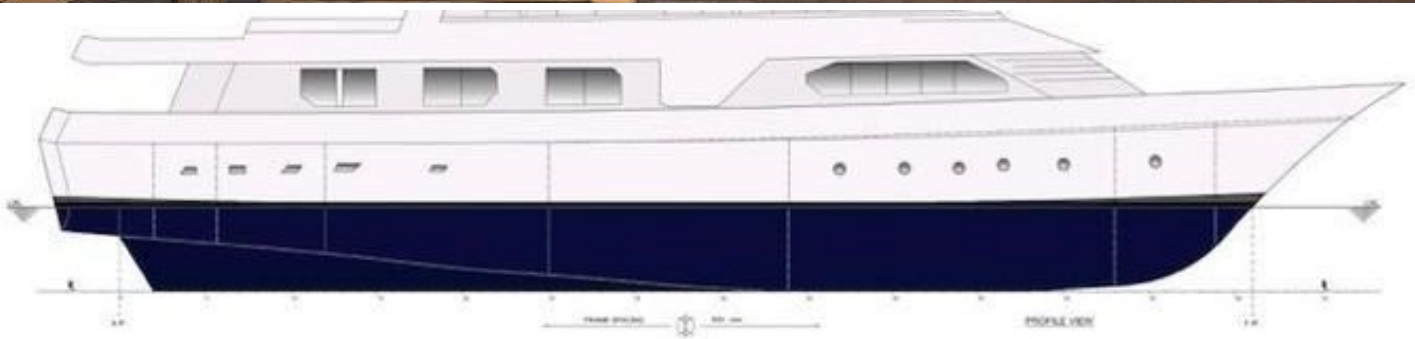

ASKING PRICE

For Info Please Inquire

CHARTER RATE

For Info Please Inquire

SPECIFICATIONS

Builder	Amels
Built / Refits	1988 / -
Length	132 ft / 40.2 m
Beam	26.5 ft / 8.1 m
Draft	7.7 ft / 2.4 m
Gross Tonnage	358
Naval Architect	Diana Yacht
Exterior Stylist	-
Interior Stylist	-
Hull	Aluminum
Classification	Lloyds
Flag	Cayman Islands

web@merlewood.com

+1-954-525-5111
Global Headquarters

Version 221116

www.merlewood.com

- LUXURY YACHT MONTE CARLO -

132 feet / 40.2 meters | Amels | 1988

- LUXURY YACHT MONTE CARLO -

132 feet / 40.2 meters | Amels | 1988