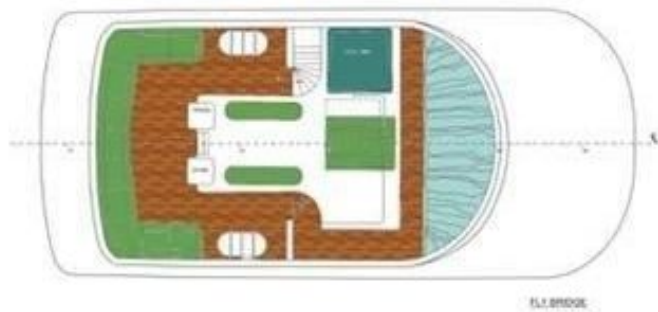

MERLE WOOD & ASSOCIATES

- LUXURY YACHT MONTE CARLO -

132 feet / 40.2 meters | Amels | 1988

The MONTE CARLO yacht brochure has been provided for informational use only and may not be used for contract purposes. Please contact your yacht broker at Merle Wood & Associates for additional information and availability.

web@merlewood.com

+1-954-525-5111
Global Headquarters

Version 221116

www.merlewood.com

- LUXURY YACHT MONTE CARLO -

132 feet / 40.2 meters | Amels | 1988

- LUXURY YACHT MONTE CARLO -

132 feet / 40.2 meters | Amels | 1988