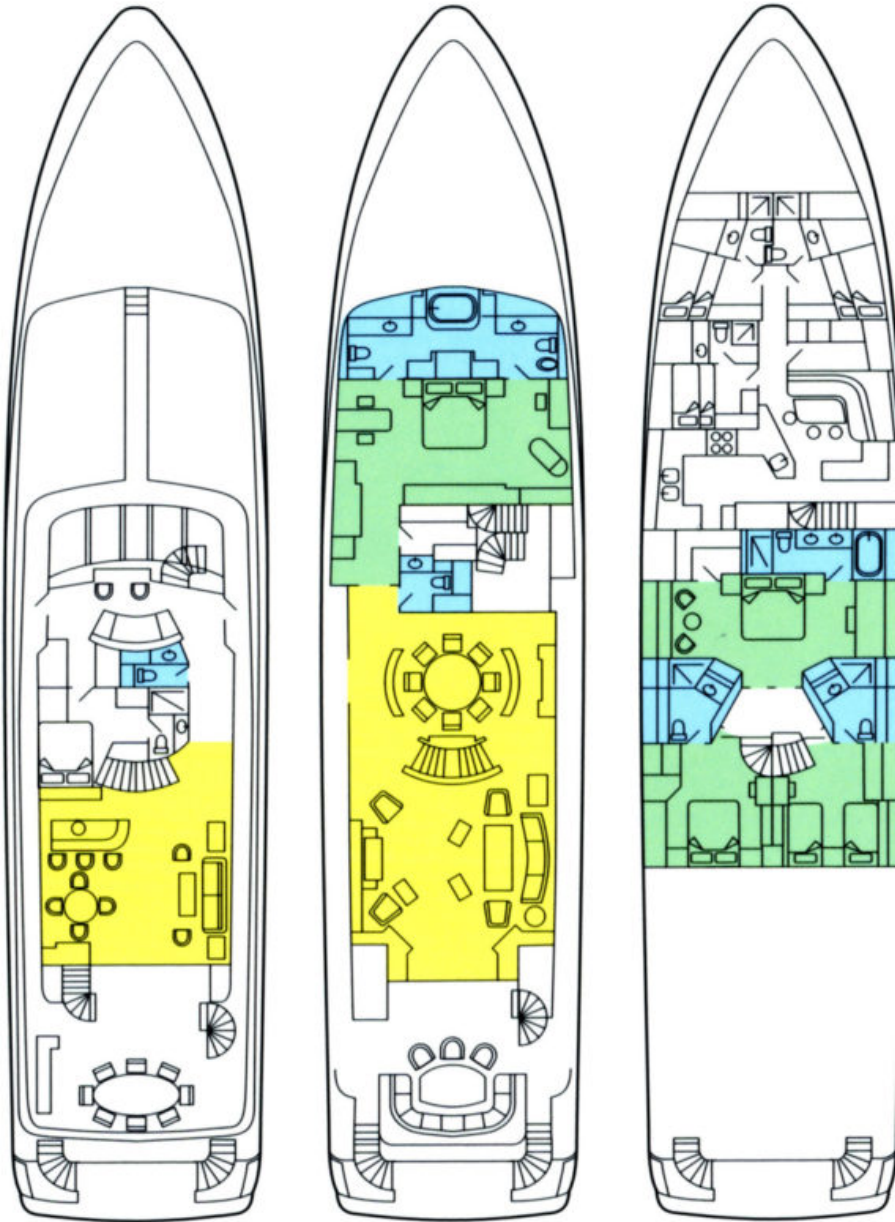

131.9 feet / 40.2 meters | Trident | 1999

- LUXURY YACHT JUST SAYIN' -

131.9 feet / 40.2 meters | Trident | 1999

- LUXURY YACHT JUST SAYIN' -

131.9 feet / 40.2 meters | Trident | 1999

- LUXURY YACHT JUST SAYIN' -

131.9 feet / 40.2 meters | Trident | 1999

MERLE WOOD & ASSOCIATES

- LUXURY YACHT JUST SAYIN' -

131.9 feet / 40.2 meters | Trident | 1999

The JUST SAYIN' yacht brochure has been provided for informational use only and may not be used for contract purposes. Please contact your yacht broker at Merle Wood & Associates for additional information and availability.

web@merlewood.com

+1-954-525-5111
Global Headquarters

Version 240124

www.merlewood.com

- LUXURY YACHT JUST SAYIN' -

131.9 feet / 40.2 meters | Trident | 1999

- LUXURY YACHT JUST SAYIN' -

131.9 feet / 40.2 meters | Trident | 1999

- LUXURY YACHT JUST SAYIN' -

131.9 feet / 40.2 meters | Trident | 1999

JUST SAYIN', 131' (40.20m) Trident Motoryacht, 1999/2021