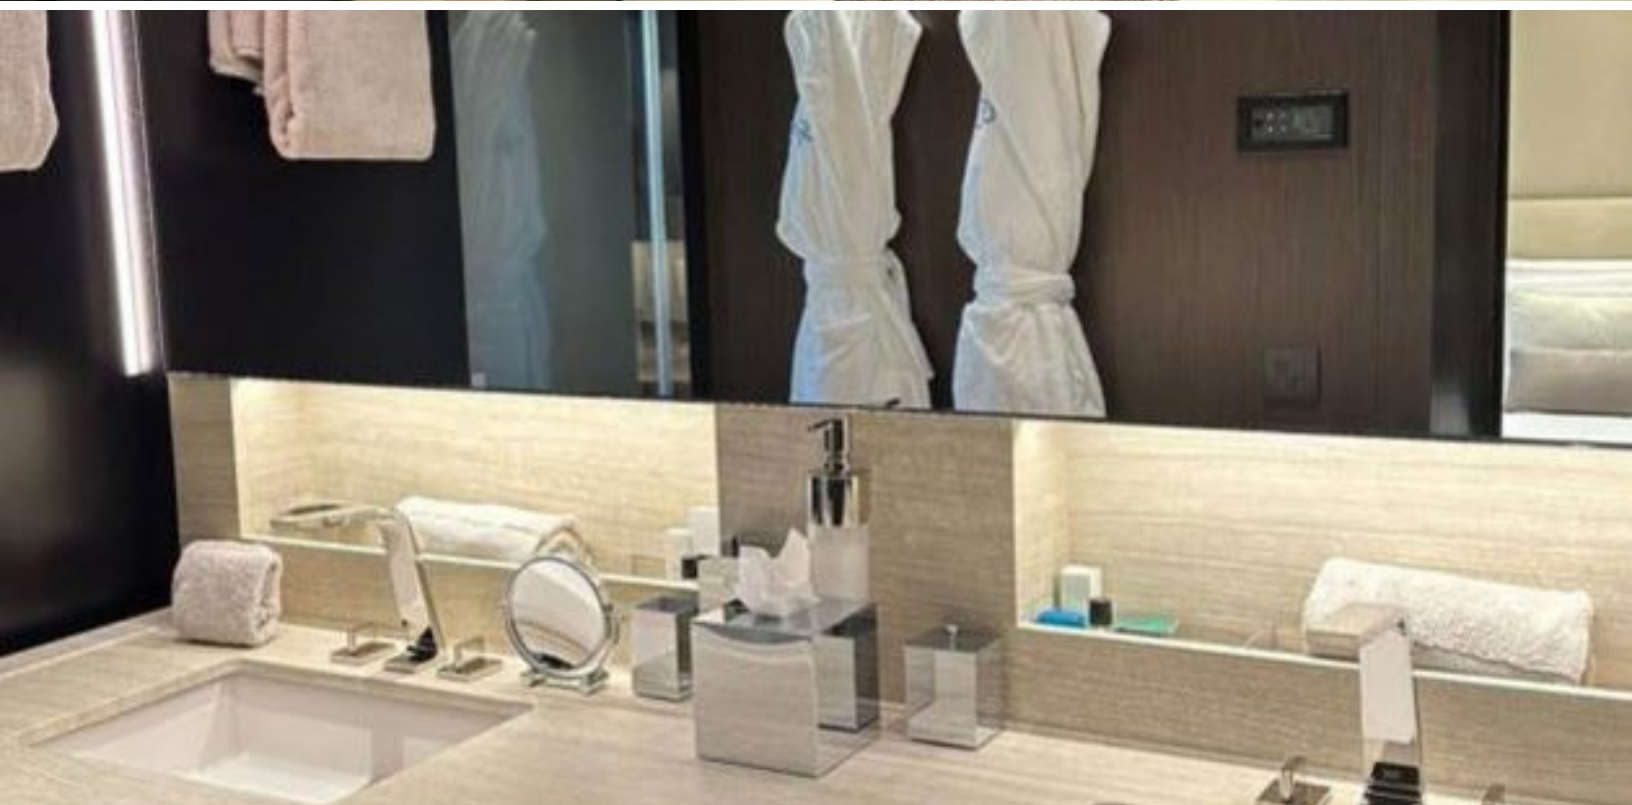

- LUXURY YACHT CASINO ROYALE -

236.2 feet / 72 meters | Tankoa | 2018