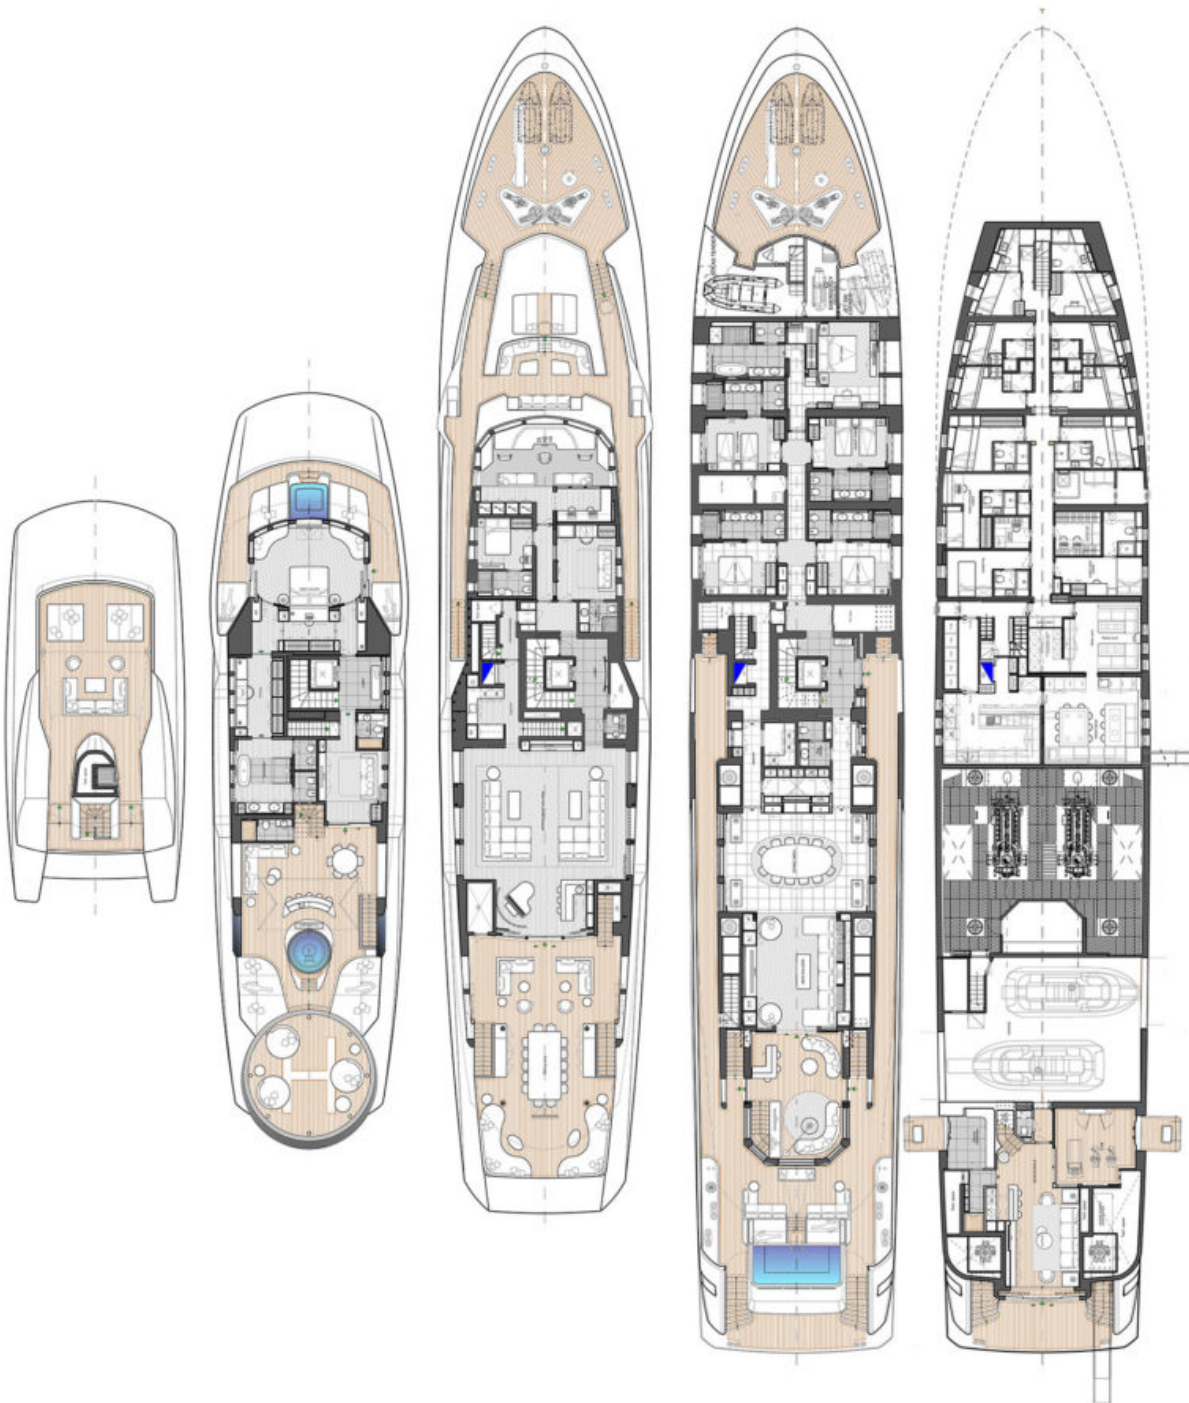

- LUXURY YACHT CASINO ROYALE -

236.2 feet / 72 meters | Tankoa | 2018

12 GUESTS

6 STATEROOMS

18 CREW

17.5 KNOTS

ABOUT CASINO ROYALE

The CASINO ROYALE yacht brochure reveals a vessel of distinction, where careful thought was placed into every detail on board. With an LOA of 236.2ft / 72m, the interior design is by Margherita Casprini, with exterior styling by Francesco Paszkowski. The CASINO ROYALE yacht accommodates 12 guests in 6 staterooms, which are each appointed with the best in comfort and entertainment. Explore this top of the line yacht, built by luxury yacht builder Tankoa, where meticulous work and creativity come together to create a floating sanctuary. Located in: South Florida, CASINO ROYALE beckons all who seek the best in luxury travel.

- LUXURY YACHT CASINO ROYALE -

236.2 feet / 72 meters | Tankoa | 2018

- LUXURY YACHT CASINO ROYALE -

236.2 feet / 72 meters | Tankoa | 2018

- LUXURY YACHT CASINO ROYALE -

236.2 feet / 72 meters | Tankoa | 2018

CASINO ROYALE, 236' (72.00m) Tankoa Motoryacht, 2018/2023