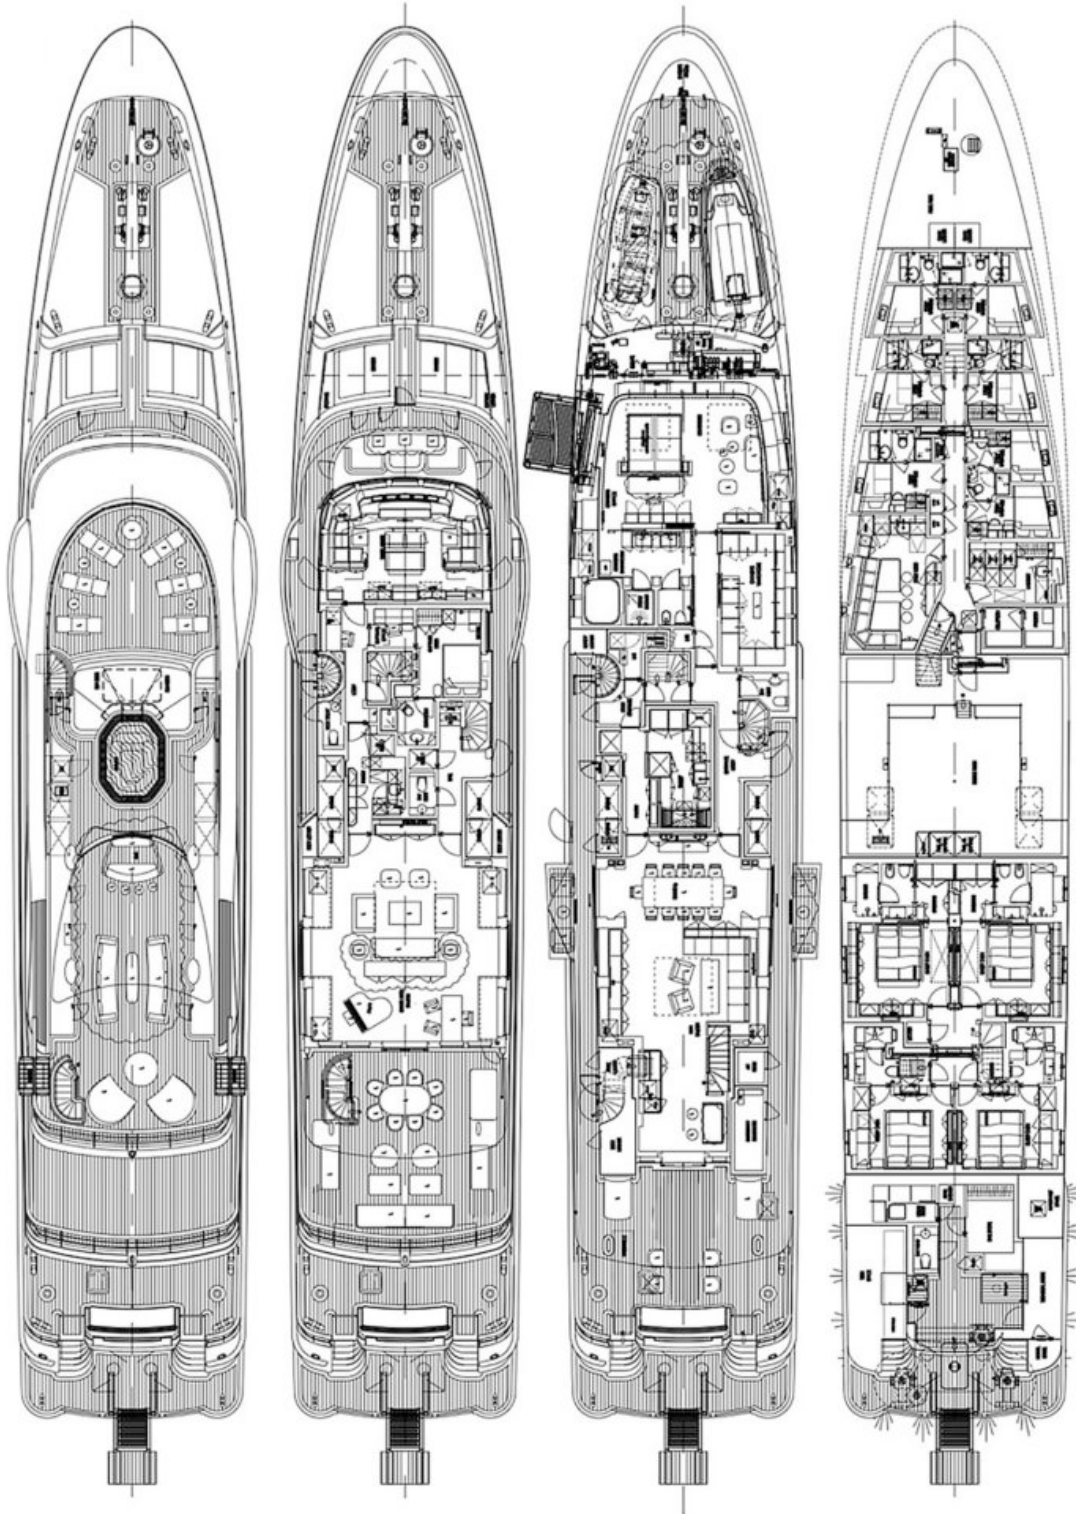

- LUXURY YACHT GENE MACHINE -

180.4 feet / 55 meters | Amels | 2013

14 GUESTS

5 STATEROOMS

16 CREW

15.5 KNOTS

ABOUT GENE MACHINE

The GENE MACHINE yacht brochure reveals a vessel of distinction, where careful thought was placed into every detail on board. With an LOA of 180.4ft / 55m, the interior design is by Enzo Enea (Switzerland) / Focus Yacht (Germany), with exterior styling by Tim Heywood. The GENE MACHINE yacht accommodates 14 guests in 5 staterooms, which are each appointed with the best in comfort and entertainment. Explore this top of the line yacht, built by luxury yacht builder Amels, where meticulous work and creativity come together to create a floating sanctuary. Located in: South Florida, GENE MACHINE beckons all who seek the best in luxury travel.

180.4 feet / 55 meters | Amels | 2013

- LUXURY YACHT GENE MACHINE -

180.4 feet / 55 meters | Amels | 2013

- LUXURY YACHT GENE MACHINE -

180.4 feet / 55 meters | Amels | 2013

- LUXURY YACHT GENE MACHINE -

180.4 feet / 55 meters | Amels | 2013

- LUXURY YACHT GENE MACHINE -

180.4 feet / 55 meters | Amels | 2013

- LUXURY YACHT GENE MACHINE -

180.4 feet / 55 meters | Amels | 2013

- LUXURY YACHT GENE MACHINE -

180.4 feet / 55 meters | Amels | 2013

- LUXURY YACHT GENE MACHINE -

180.4 feet / 55 meters | Amels | 2013

- LUXURY YACHT GENE MACHINE -

180.4 feet / 55 meters | Amels | 2013

- LUXURY YACHT GENE MACHINE -

180.4 feet / 55 meters | Amels | 2013

GENE MACHINE, 180' (55m) Amels Motoryacht, 2013