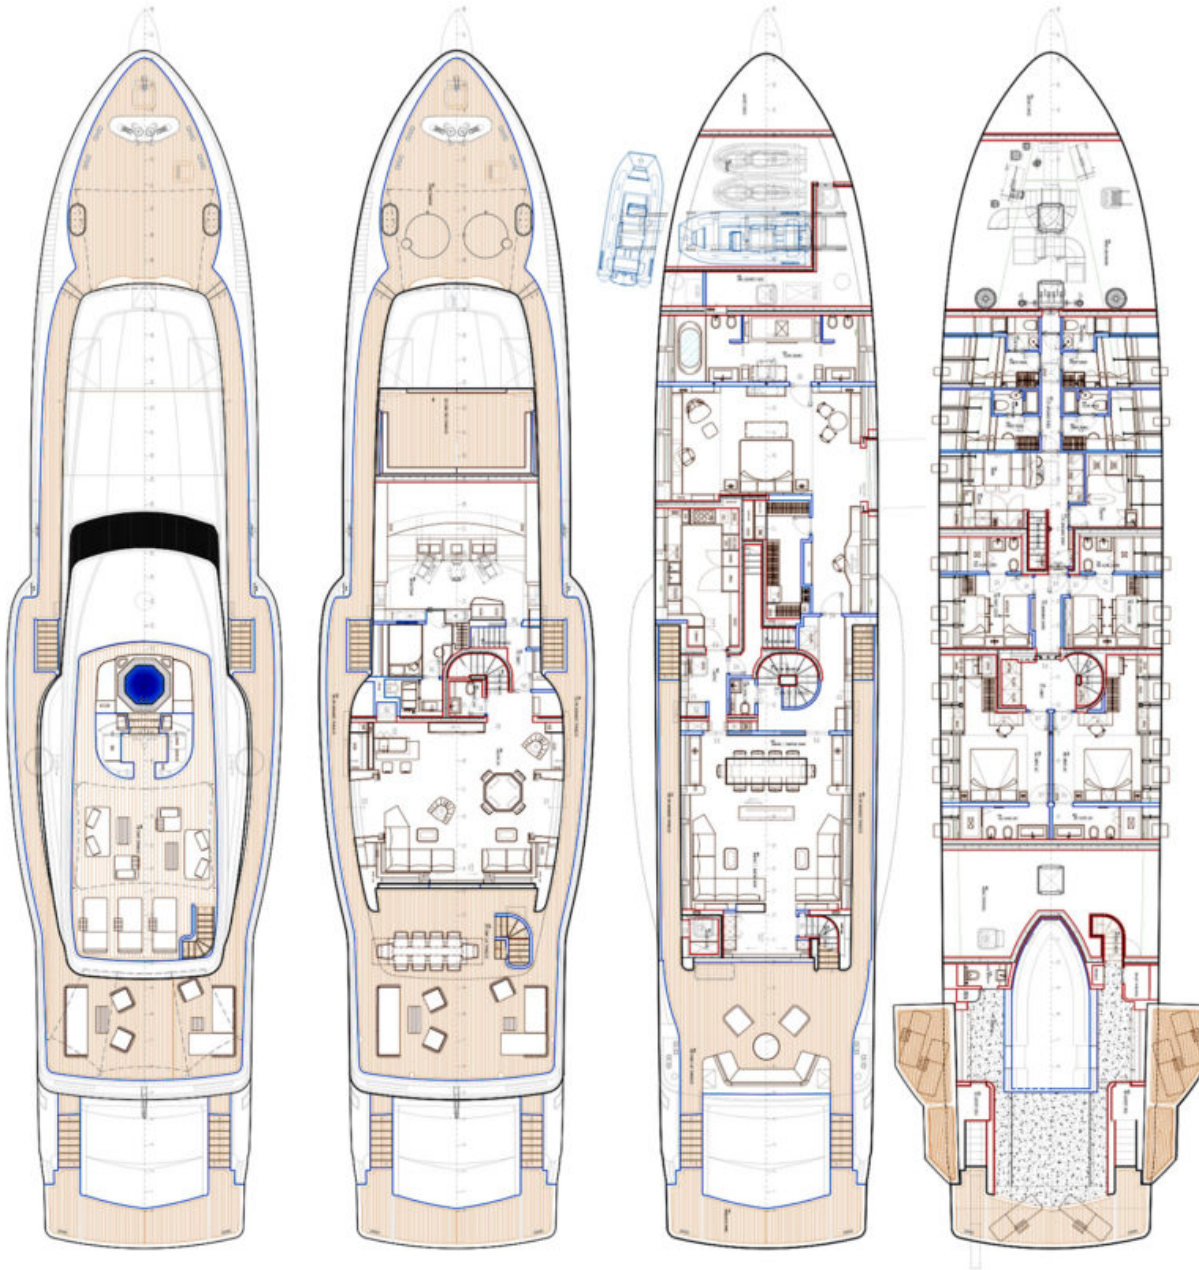

- LUXURY YACHT BARTALI -

154.4 feet / 47.1 meters | Wider | 2016

11 GUESTS

5 STATEROOMS

9 CREW

13 KNOTS

ABOUT BARTALI

The BARTALI yacht brochure reveals a vessel of distinction, where careful thought was placed into every detail on board. With an LOA of 154.4ft / 47.1m, the interior design is by Idealtalia, BB, Poltrona Frau, Paola Lenti, with exterior styling by Fulvio De Simoni. The BARTALI yacht accommodates 11 guests in 5 staterooms, which are each appointed with the best in comfort and entertainment. Explore this top of the line yacht, built by luxury yacht builder Wider, where meticulous work and creativity come together to create a floating sanctuary. Located in: Western Mediterranean, BARTALI beckons all who seek the best in luxury travel.

- LUXURY YACHT BARTALI -

154.4 feet / 47.1 meters | Wider | 2016

- LUXURY YACHT BARTALI -

154.4 feet / 47.1 meters | Wider | 2016

- LUXURY YACHT BARTALI -

154.4 feet / 47.1 meters | Wider | 2016

- LUXURY YACHT BARTALI -

154.4 feet / 47.1 meters | Wider | 2016

- LUXURY YACHT BARTALI -

154.4 feet / 47.1 meters | Wider | 2016

- LUXURY YACHT BARTALI -

154.4 feet / 47.1 meters | Wider | 2016

- LUXURY YACHT BARTALI -

154.4 feet / 47.1 meters | Wider | 2016

- LUXURY YACHT BARTALI -

154.4 feet / 47.1 meters | Wider | 2016

- LUXURY YACHT BARTALI -

154.4 feet / 47.1 meters | Wider | 2016

- LUXURY YACHT BARTALI -

154.4 feet / 47.1 meters | Wider | 2016

BARTALI, 154' (47.05m) Wider Motoryacht, 2016/2023