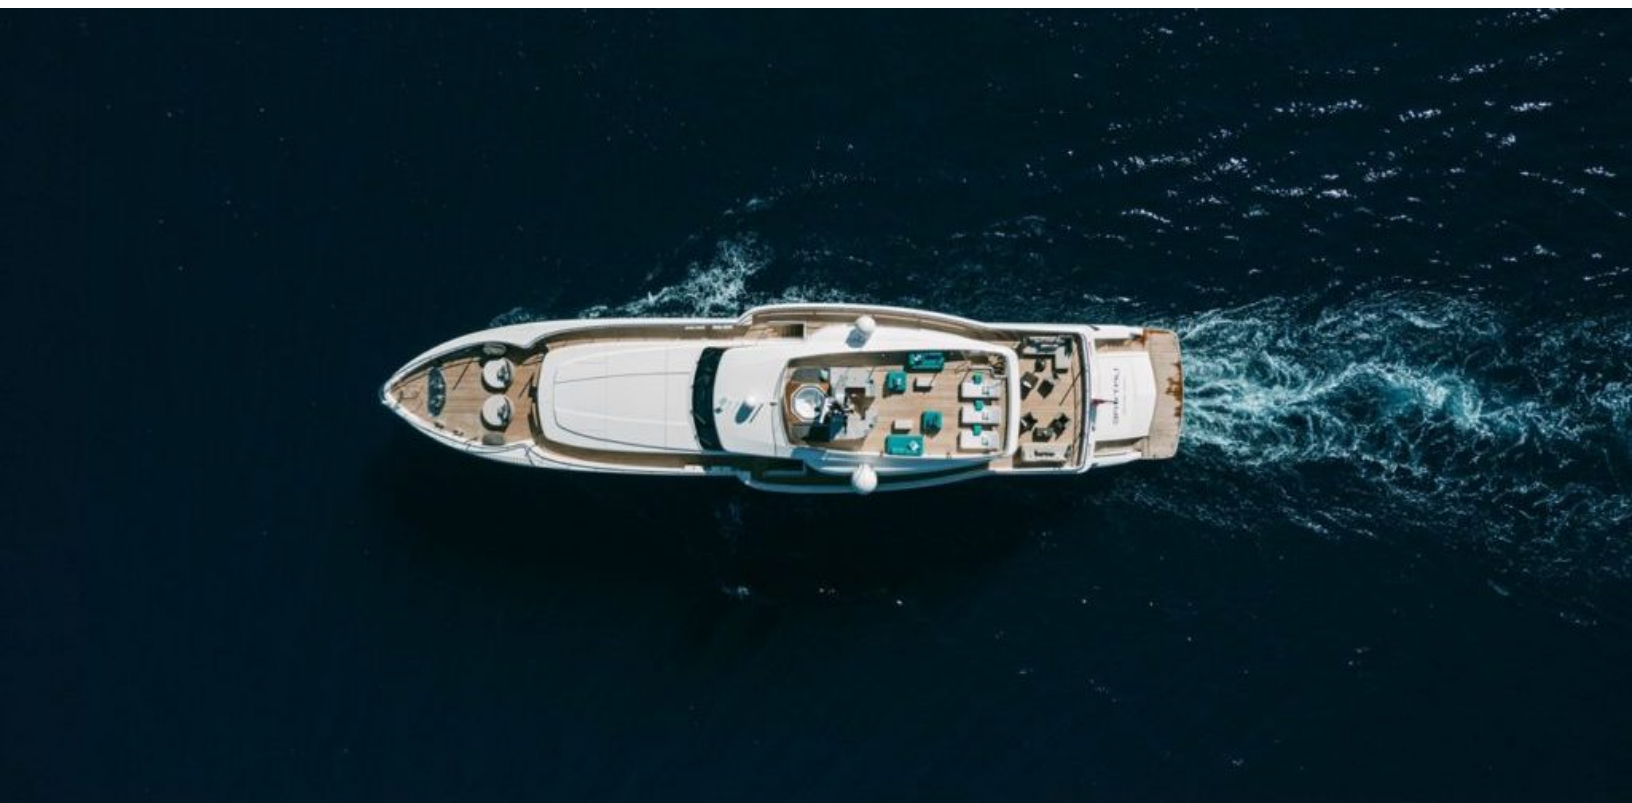

- LUXURY YACHT BARTALI -

154.4 feet / 47.1 meters | Wider | 2016