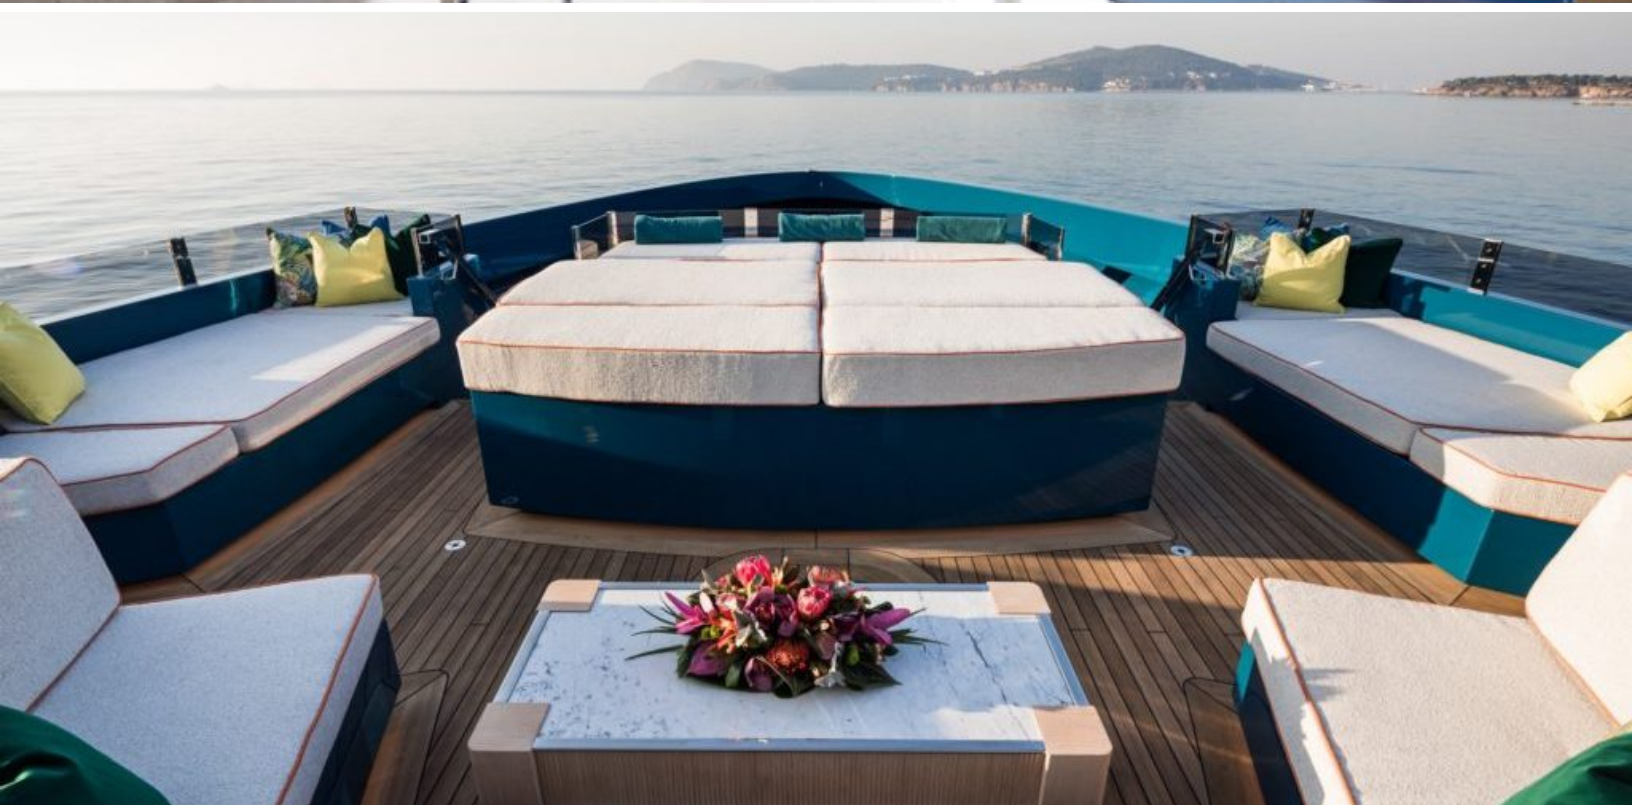

- LUXURY YACHT KING BENJI -

154 feet / 46.9 meters | Dunya | 2024