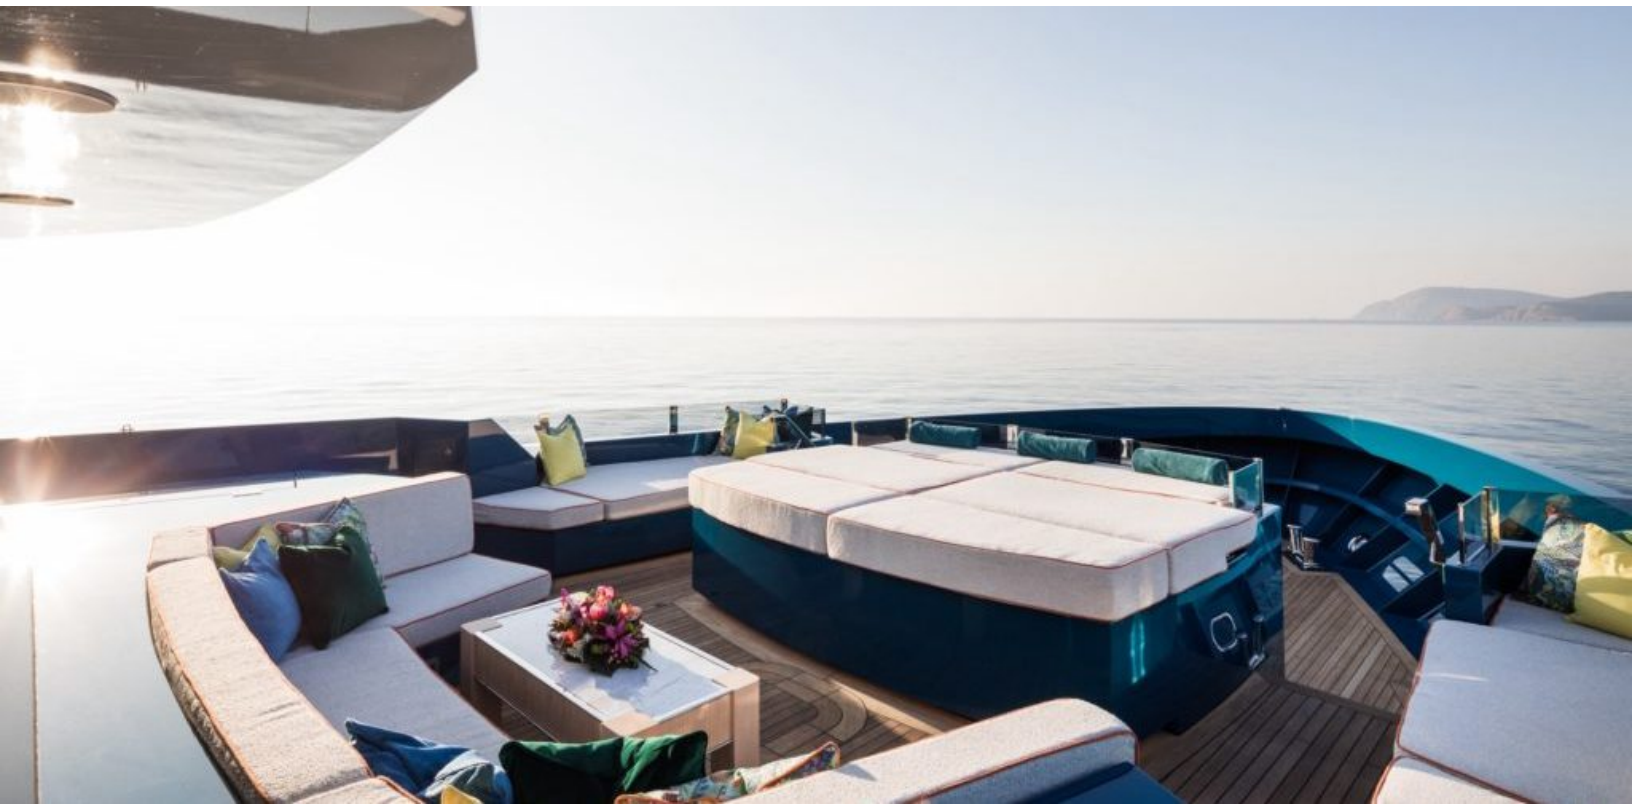

- LUXURY YACHT KING BENJI -

154 feet / 46.9 meters | Dunya | 2024