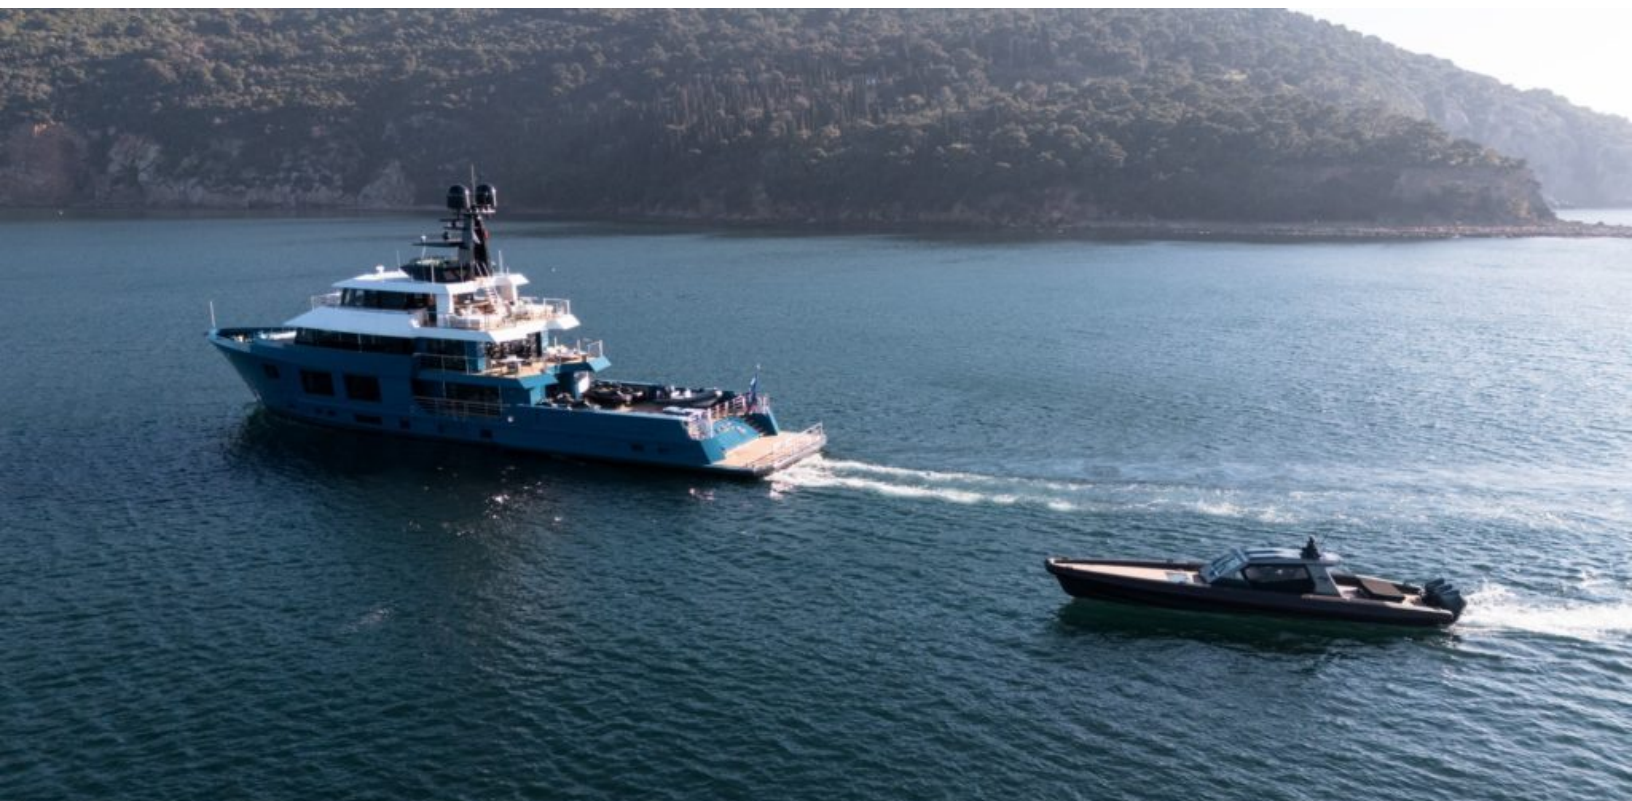

- LUXURY YACHT KING BENJI -

154 feet / 46.9 meters | Dunya | 2024