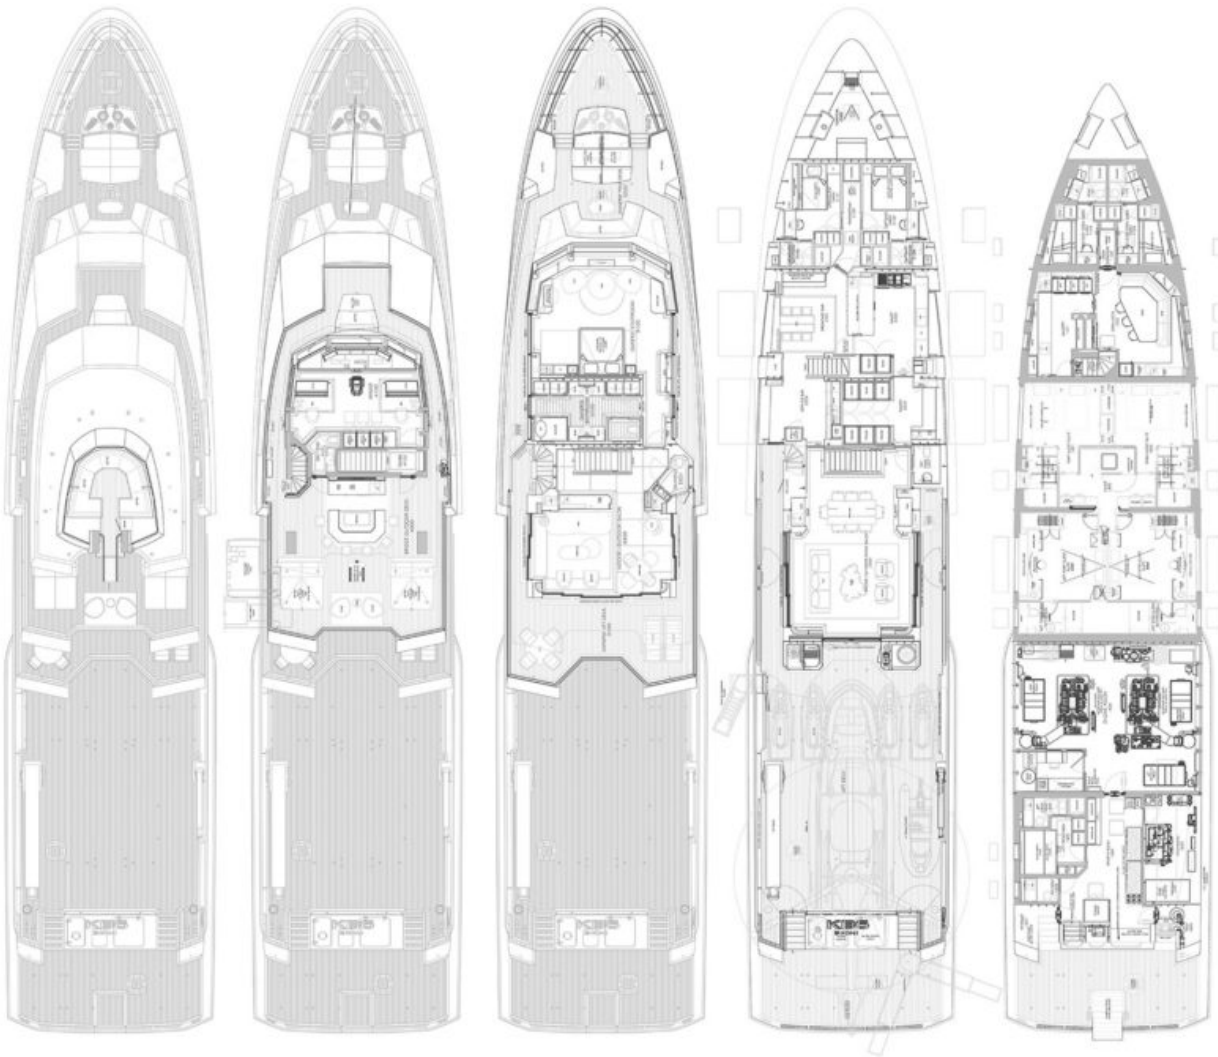

- LUXURY YACHT KING BENJI -

154 feet / 46.9 meters | Dunya | 2024

10 GUESTS

5 STATEROOMS

12 CREW

14 KNOTS

**ABOUT KING BENJI**

The KING BENJI yacht brochure reveals a vessel of distinction, where careful thought was placed into every detail on board. With an LOA of 154ft / 46.9m, the interior design is by Design Unlimited, with exterior styling by Gregory C. Marshall. The KING BENJI yacht accommodates 10 guests in 5 staterooms, which are each appointed with the best in comfort and entertainment. Explore this top of the line yacht, built by luxury yacht builder Dunya, where meticulous work and creativity come together to create a floating sanctuary. Located in: Eastern Mediterranean, KING BENJI beckons all who seek the best in luxury travel.

**SPECIFICATIONS**

Builder	Dunya
Built / Refits	2024
Length	154 ft / 46.9 m
Beam	29.1 ft / 8.9 m
Draft	9.7 ft / 3 m
Gross Tonnage	491
Naval Architect	Gregory C. Marshall
Exterior Stylist	Gregory C. Marshall
Interior Stylist	Design Unlimited
Hull	Steel
Classification	ABS
Flag	Marshall Islands

154 feet / 46.9 meters | Dunya | 2024

- LUXURY YACHT KING BENJI -

154 feet / 46.9 meters | Dunya | 2024

- LUXURY YACHT KING BENJI -

154 feet / 46.9 meters | Dunya | 2024

- LUXURY YACHT KING BENJI -

154 feet / 46.9 meters | Dunya | 2024

- LUXURY YACHT KING BENJI -

154 feet / 46.9 meters | Dunya | 2024

- LUXURY YACHT KING BENJI -

154 feet / 46.9 meters | Dunya | 2024

**KING BENJI, 154' (47.0m) Dunya Expedition Yacht, 2024**