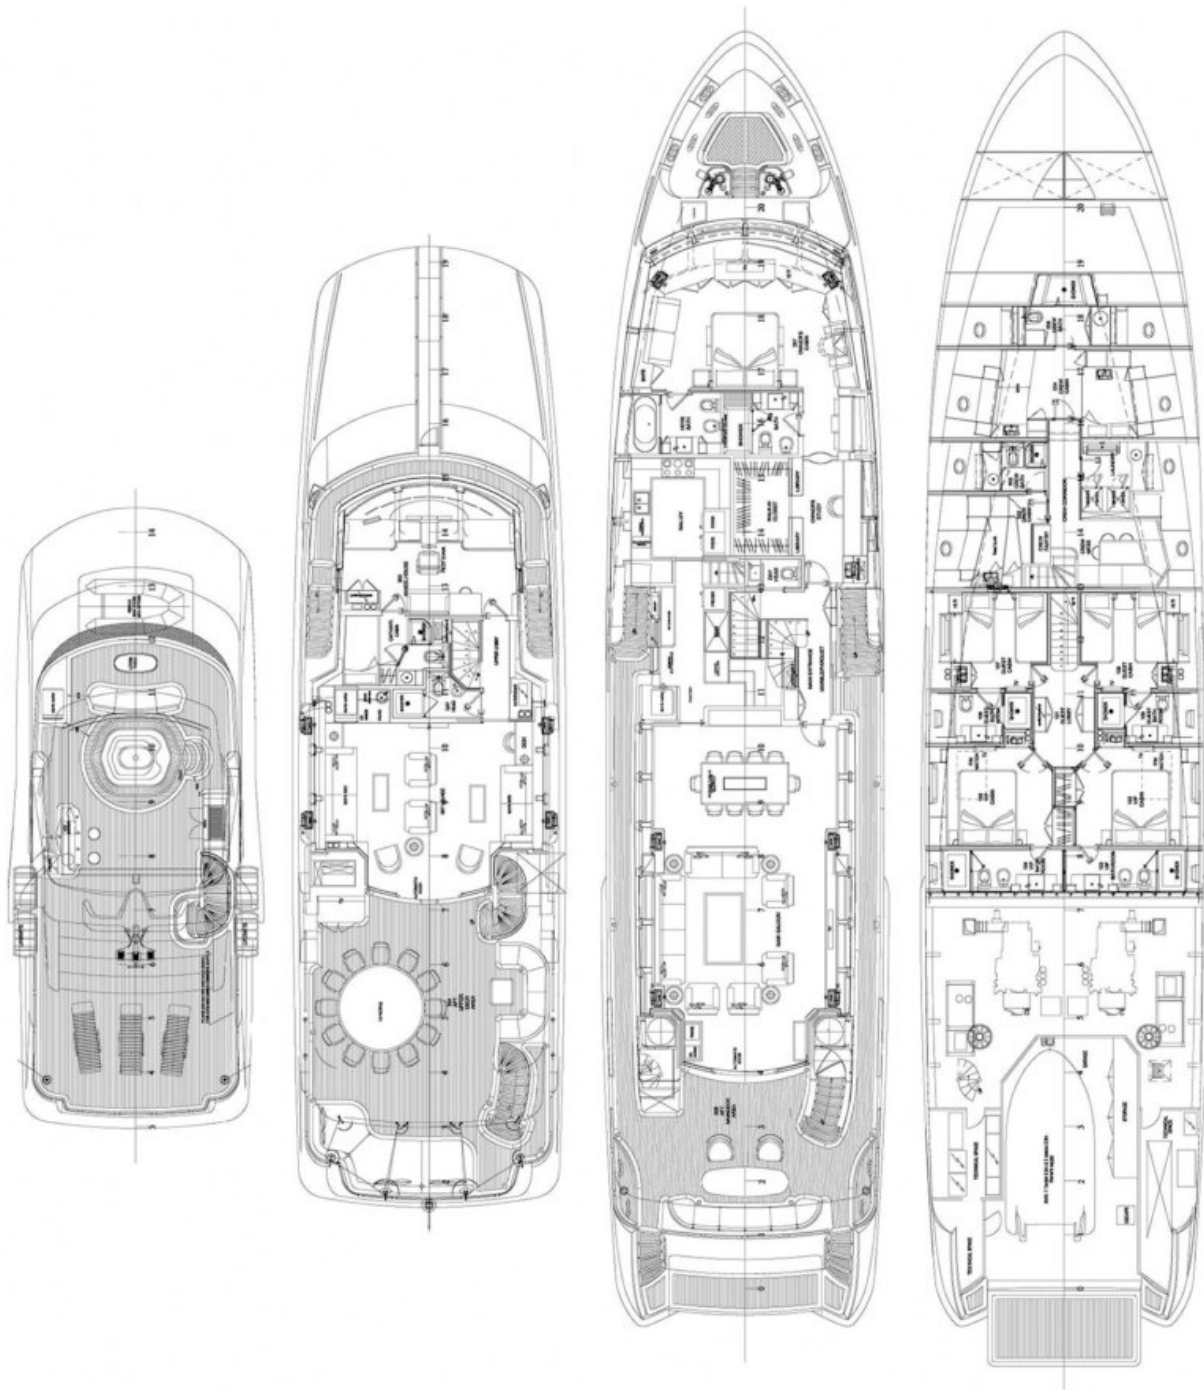

web@merlewood.com

+1-954-525-5111
Global Headquarters

- LUXURY YACHT NAMASTE -

121 feet / 36.9 meters | Benetti | 2013

- LUXURY YACHT NAMASTE -

121 feet / 36.9 meters | Benetti | 2013

The NAMASTE yacht brochure has been provided for informational use only and may not be used for contract purposes. Please contact your yacht broker at Merle Wood & Associates for additional information and availability.

web@merlewood.com

+1-954-525-5111
Global Headquarters

- LUXURY YACHT NAMASTE -

121 feet / 36.9 meters | Benetti | 2013

- LUXURY YACHT NAMASTE -

121 feet / 36.9 meters | Benetti | 2013

NAMASTE 121' (36.89m) Benetti BC – 130 Motoryacht, 2013