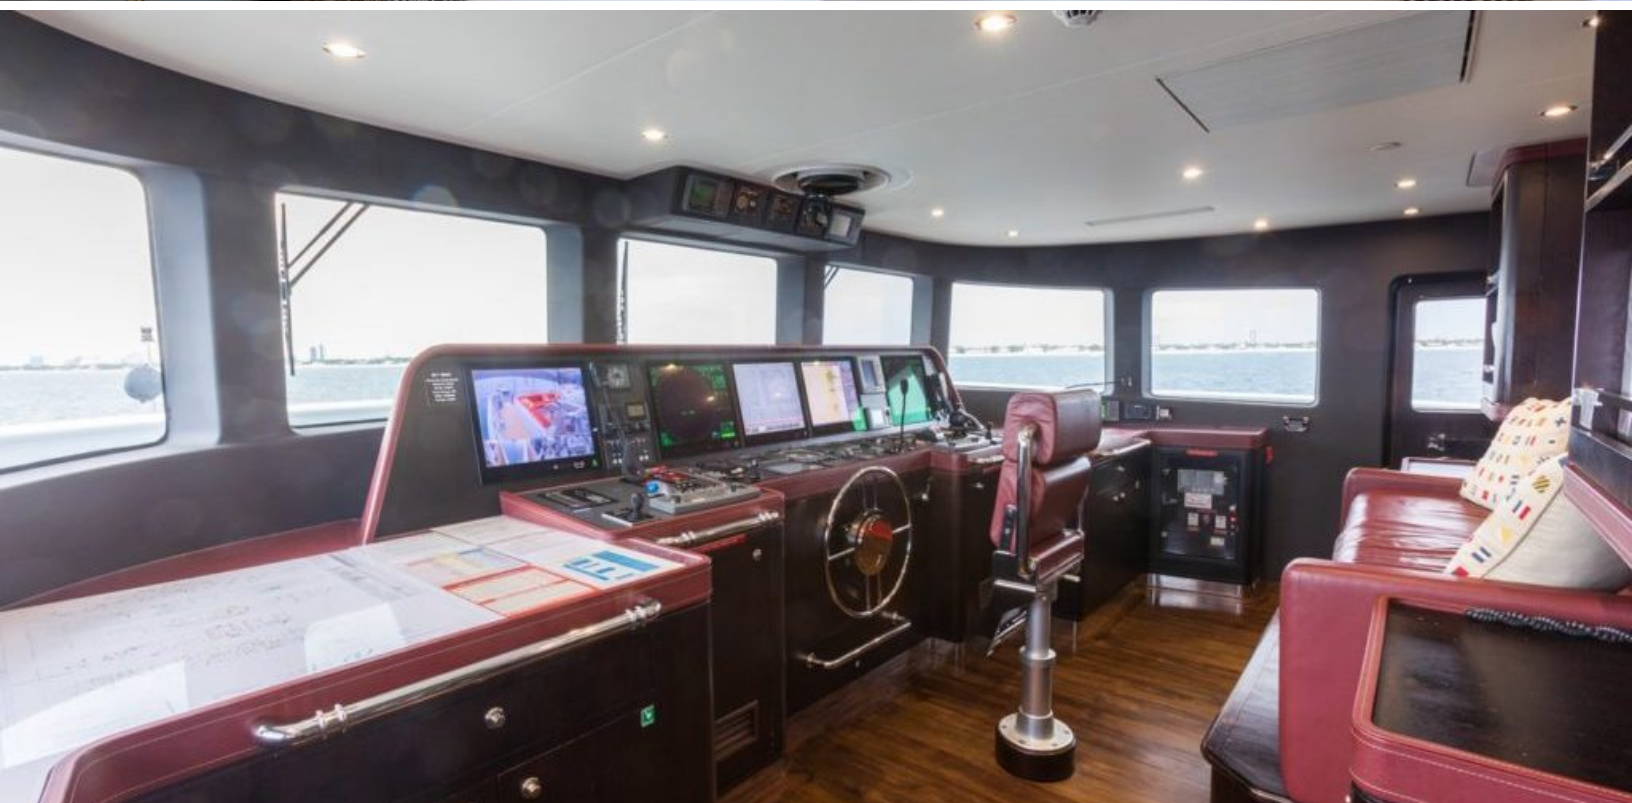

- LUXURY YACHT AVALON -

150.9 feet / 46 meters | Cheoy Lee | 2012