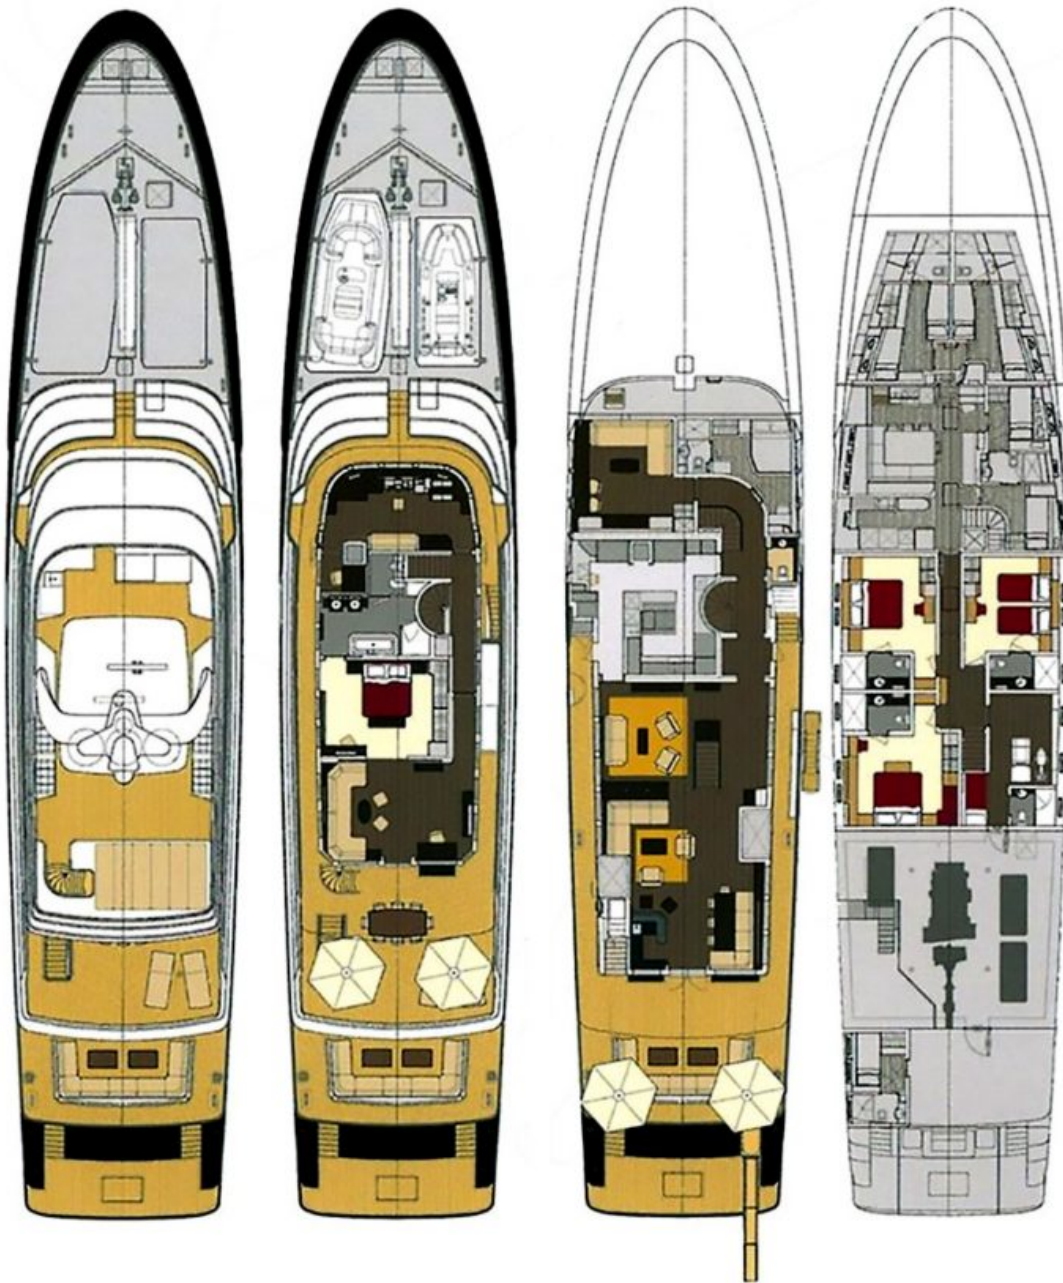

- LUXURY YACHT AVALON -

150.9 feet / 46 meters | Cheoy Lee | 2012

10 GUESTS

5 STATEROOMS

11 CREW

12 KNOTS

ABOUT AVALON

The AVALON yacht brochure reveals a vessel of distinction, where careful thought was placed into every detail on board. With an LOA of 150.9ft / 46m, the interior design is by Sylvia Bolton, with exterior styling by Ron Holland. The AVALON yacht accommodates 10 guests in 5 staterooms, which are each appointed with the best in comfort and entertainment. Explore this top of the line yacht, built by luxury yacht builder Cheoy Lee, where meticulous work and creativity come together to create a floating sanctuary. Located in: Alaska, AVALON beckons all who seek the best in luxury travel.

- LUXURY YACHT AVALON -

150.9 feet / 46 meters | Cheoy Lee | 2012

- LUXURY YACHT AVALON -

150.9 feet / 46 meters | Cheoy Lee | 2012

- LUXURY YACHT AVALON -

150.9 feet / 46 meters | Cheoy Lee | 2012

- LUXURY YACHT AVALON -

150.9 feet / 46 meters | Cheoy Lee | 2012

- LUXURY YACHT AVALON -

150.9 feet / 46 meters | Cheoy Lee | 2012

- LUXURY YACHT AVALON -

150.9 feet / 46 meters | Cheoy Lee | 2012

- LUXURY YACHT AVALON -

150.9 feet / 46 meters | Cheoy Lee | 2012

- LUXURY YACHT AVALON -

150.9 feet / 46 meters | Cheoy Lee | 2012

QING, 150' (45.72m) Cheoy Lee Motoryacht, 2012