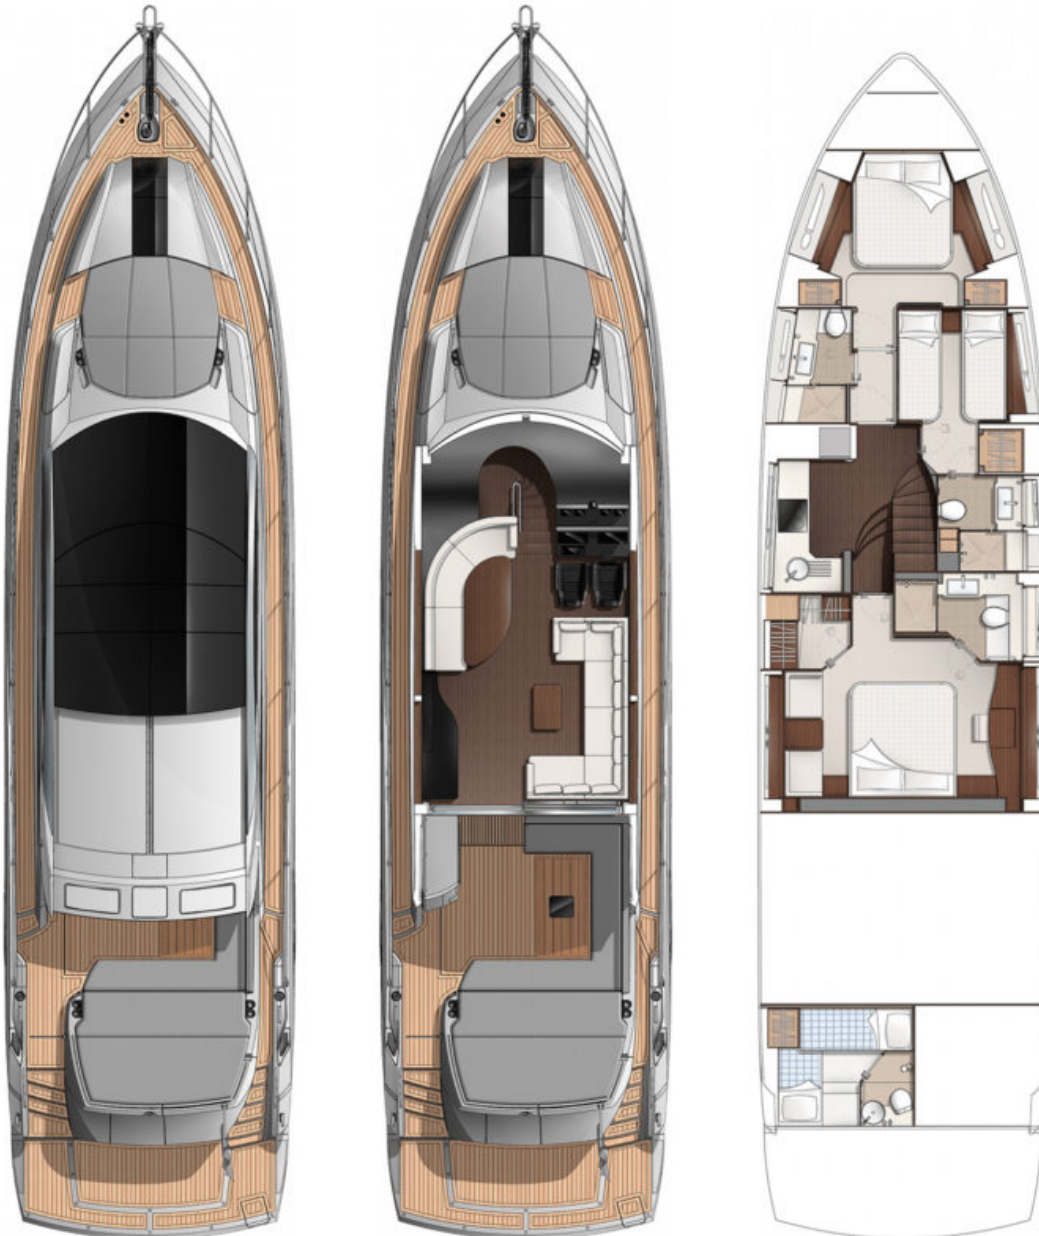

### ABOUT SUMMERWIND

The SUMMERWIND yacht brochure reveals a vessel of distinction, where careful thought was placed into every detail on board. With an LOA of 68ft / 20.7m, the interior design is by Sunseeker, with exterior styling by Sunseeker. The SUMMERWIND yacht accommodates 6 guests in 3 staterooms, which are each appointed with the best in comfort and entertainment. Explore this top of the line yacht, built by luxury yacht builder Sunseeker, where meticulous work and creativity come together to create a floating sanctuary. Located in: Update Coming Soon, SUMMERWIND beckons all who seek the best in luxury travel.

- LUXURY YACHT SUMMERWIND -

68 feet / 20.7 meters | Sunseeker | 2018

- LUXURY YACHT SUMMERWIND -

68 feet / 20.7 meters | Sunseeker | 2018

- LUXURY YACHT SUMMERWIND -

68 feet / 20.7 meters | Sunseeker | 2018

- LUXURY YACHT SUMMERWIND -

68 feet / 20.7 meters | Sunseeker | 2018

- LUXURY YACHT SUMMERWIND -

68 feet / 20.7 meters | Sunseeker | 2018

**SUMMER WIND, 68' (20.72) Sunseeker Predator Motoryacht, 2018**