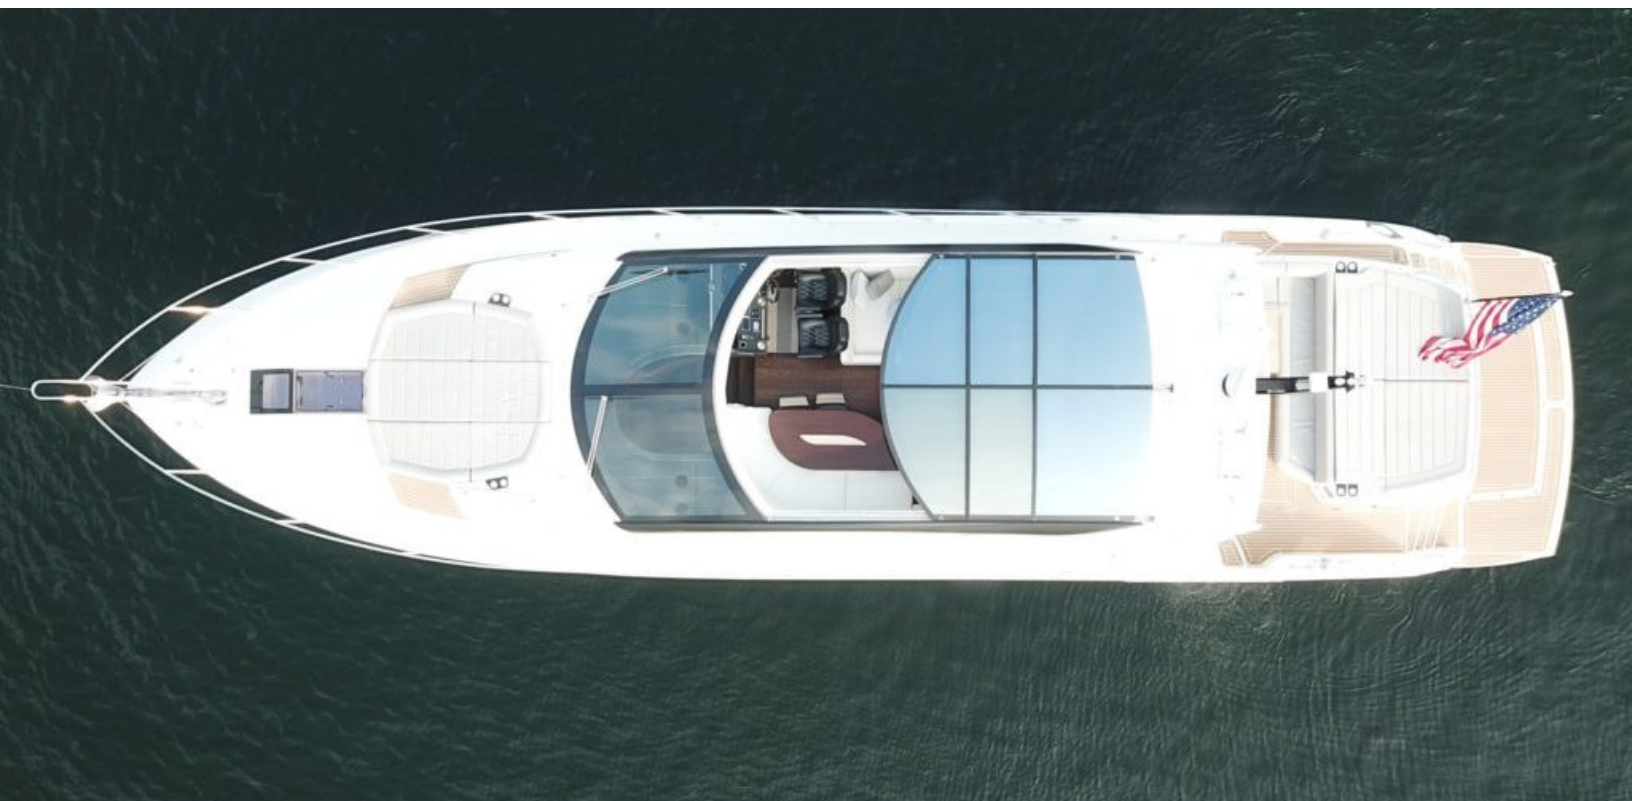

- LUXURY YACHT SUMMERWIND -

68 feet / 20.7 meters | Sunseeker | 2018

6 GUESTS

3 STATEROOMS

2 CREW

36 KNOTS

### ABOUT SUMMERWIND

The SUMMERWIND yacht brochure reveals a vessel of distinction, where careful thought was placed into every detail on board. With an LOA of 68ft / 20.7m, the interior design is by Sunseeker, with exterior styling by Sunseeker. The SUMMERWIND yacht accommodates 6 guests in 3 staterooms, which are each appointed with the best in comfort and entertainment. Explore this top of the line yacht, built by luxury yacht builder Sunseeker, where meticulous work and creativity come together to create a floating sanctuary. Located in: Update Coming Soon, SUMMERWIND beckons all who seek the best in luxury travel.

- LUXURY YACHT SUMMERWIND -

68 feet / 20.7 meters | Sunseeker | 2018

- LUXURY YACHT SUMMERWIND -

68 feet / 20.7 meters | Sunseeker | 2018

- LUXURY YACHT SUMMERWIND -

68 feet / 20.7 meters | Sunseeker | 2018

- LUXURY YACHT SUMMERWIND -

68 feet / 20.7 meters | Sunseeker | 2018

- LUXURY YACHT SUMMERWIND -

68 feet / 20.7 meters | Sunseeker | 2018

**SUMMER WIND, 68' (20.72) Sunseeker Predator Motoryacht, 2018**