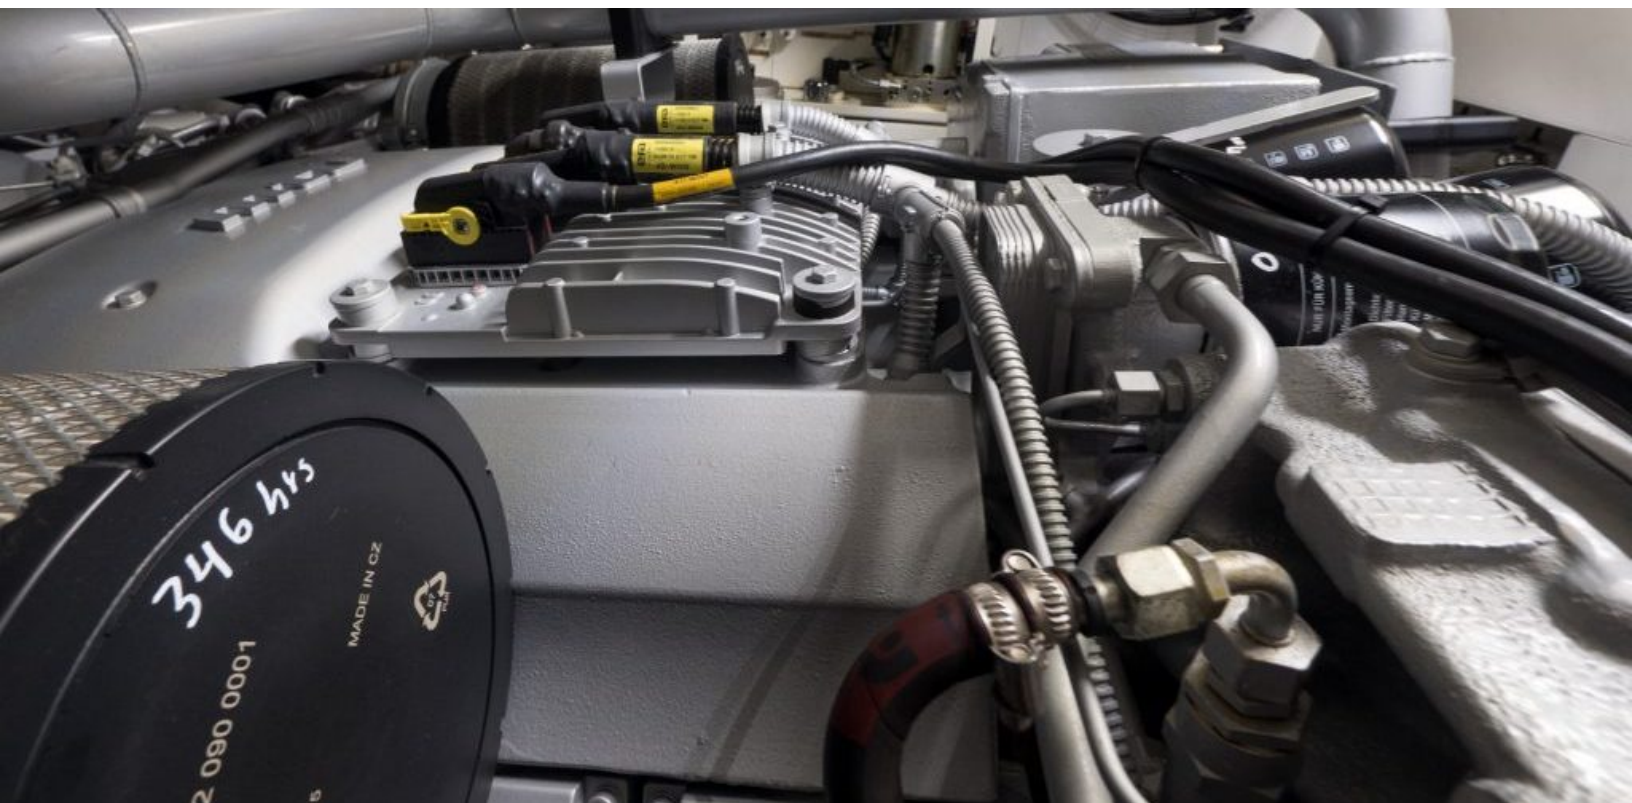

MERLE WOOD & ASSOCIATES

- LUXURY YACHT LOKI -

64 feet / 19.5 meters | Pershing | 2014

The LOKI yacht brochure has been provided for informational use only and may not be used for contract purposes. Please contact your yacht broker at Merle Wood & Associates for additional information and availability.

web@merlewood.com

+1-954-525-5111
Global Headquarters

Version 221115

www.merlewood.com