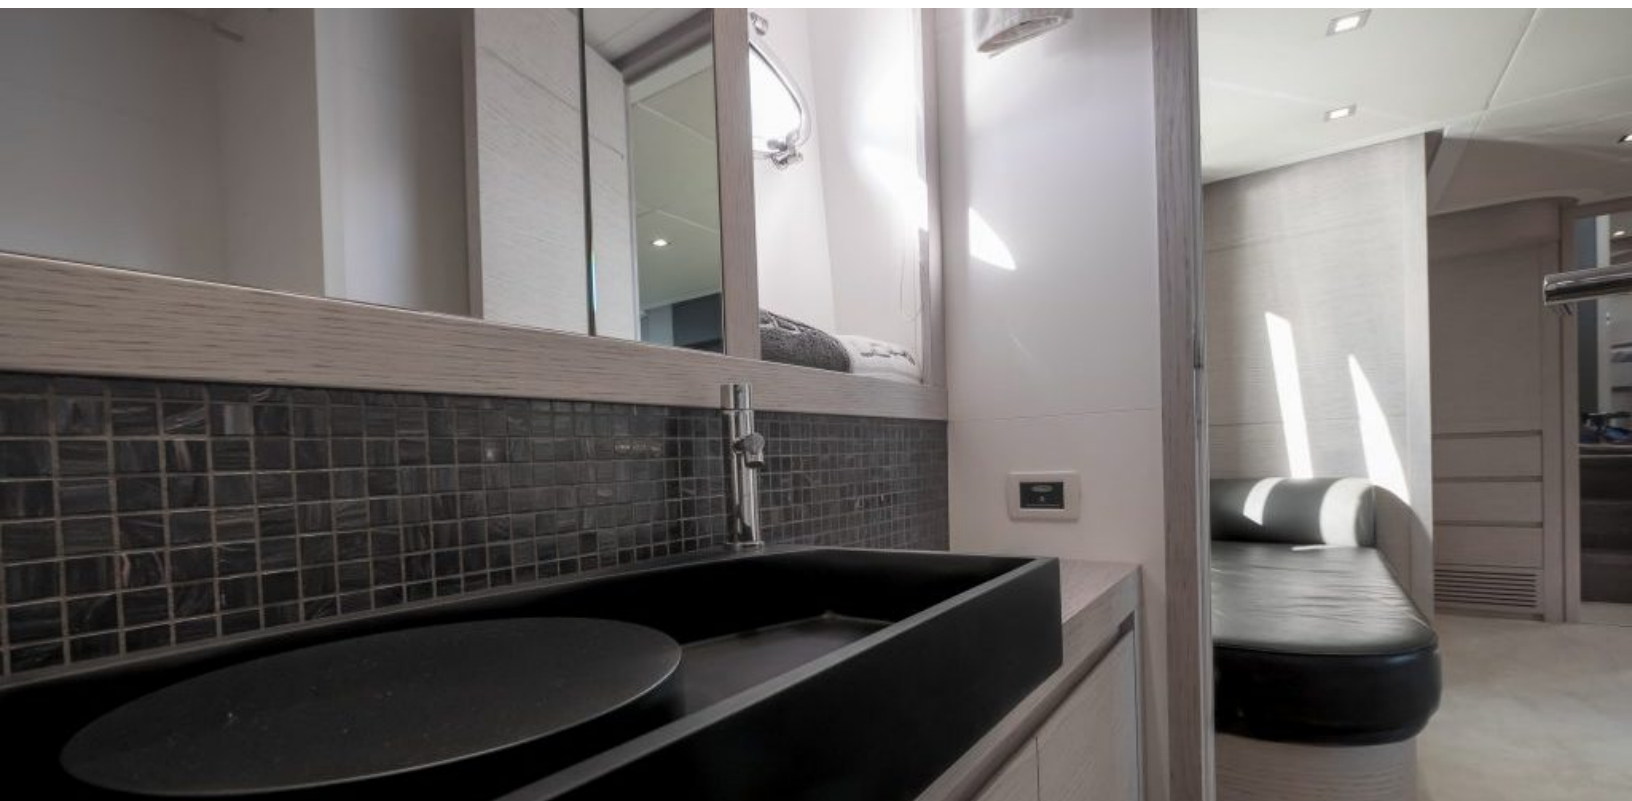

- LUXURY YACHT LOKI -

64 feet / 19.5 meters | Pershing | 2014