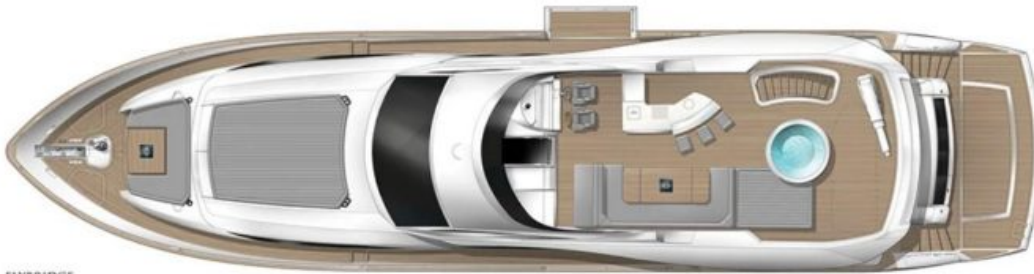

- LUXURY YACHT HIDEOUT -

95 feet / 29 meters | Sunseeker | 2017