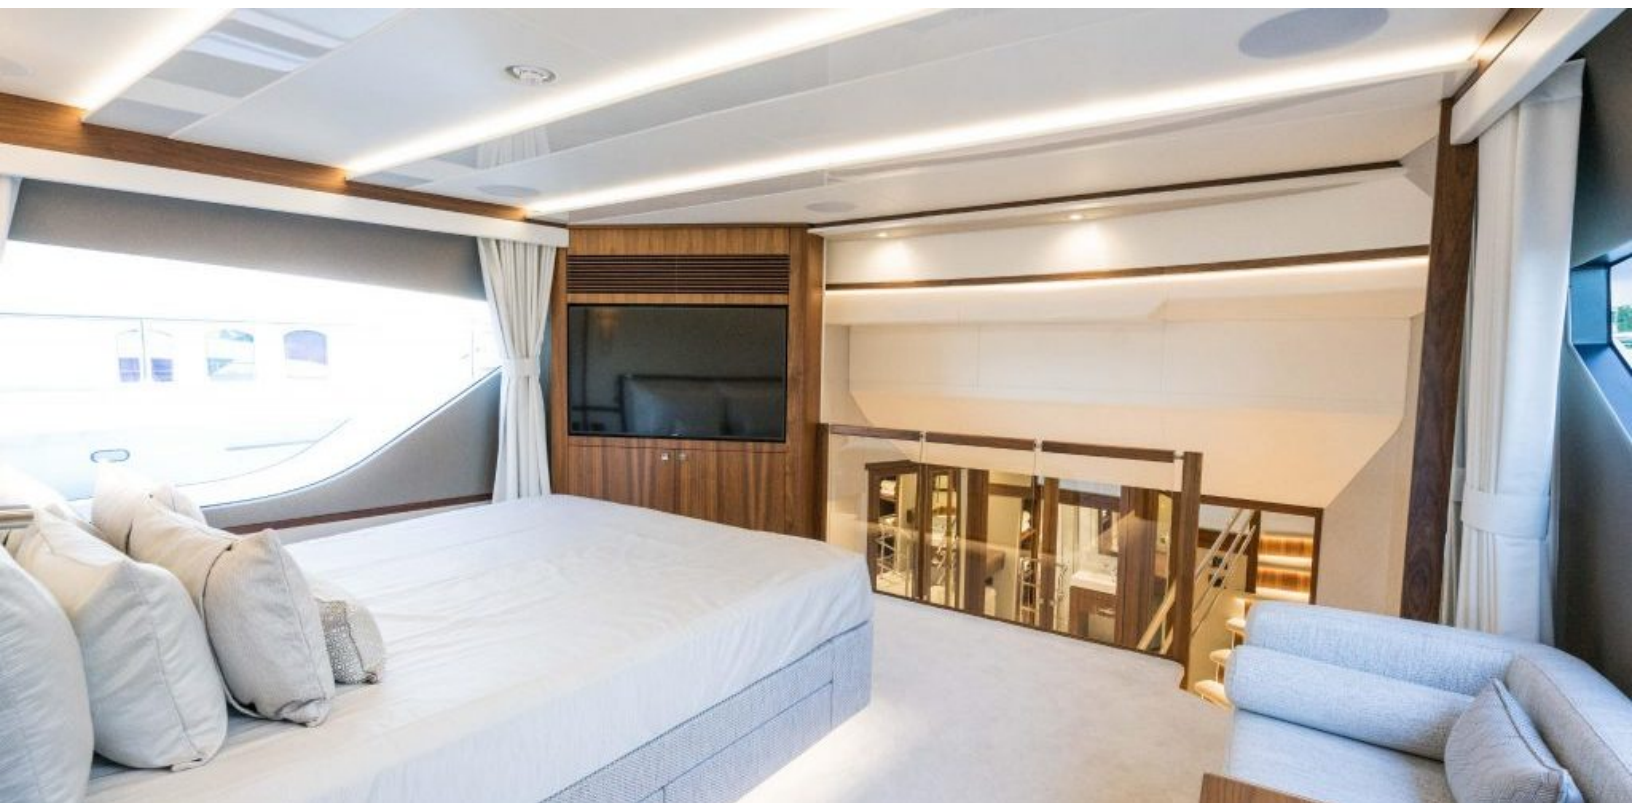

- LUXURY YACHT HIDEOUT -

95 feet / 29 meters | Sunseeker | 2017