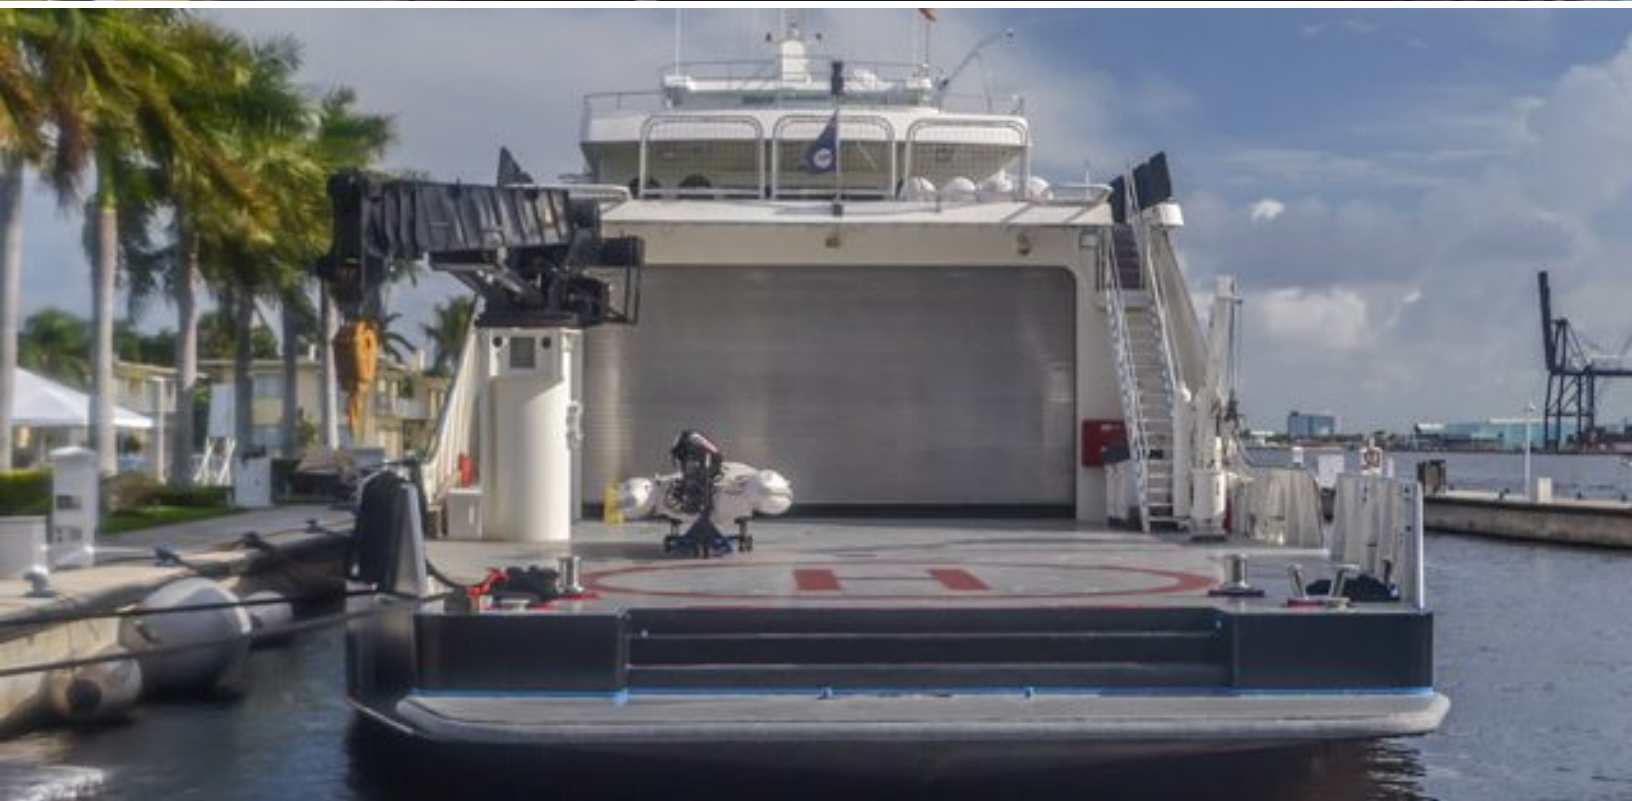

- LUXURY YACHT GLOBAL -

220 feet / 67.1 meters | SHADOW MARINE | 2007

12 GUESTS

6 STATEROOMS

12 CREW

14 KNOTS

**ABOUT GLOBAL**

The GLOBAL yacht brochure reveals a vessel of distinction, where careful thought was placed into every detail on board. With an LOA of 220ft / 67.1m, The GLOBAL yacht accommodates 12 guests in 6 staterooms, which are each appointed with the best in comfort and entertainment. Explore this top of the line yacht, built by luxury yacht builder SHADOW MARINE, where meticulous work and creativity come together to create a floating sanctuary. Located in: Update Coming Soon, GLOBAL beckons all who seek the best in luxury travel.

- LUXURY YACHT GLOBAL -

220 feet / 67.1 meters | SHADOW MARINE | 2007

- LUXURY YACHT GLOBAL -

220 feet / 67.1 meters | SHADOW MARINE | 2007

- LUXURY YACHT GLOBAL -

220 feet / 67.1 meters | SHADOW MARINE | 2007