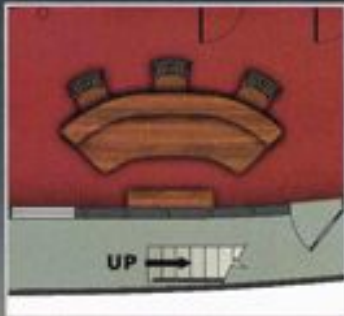

- LUXURY YACHT GLOBAL -

220 feet / 67.1 meters | SHADOW MARINE | 2007

- LUXURY YACHT GLOBAL -

220 feet / 67.1 meters | SHADOW MARINE | 2007

- LUXURY YACHT GLOBAL -

220 feet / 67.1 meters | SHADOW MARINE | 2007