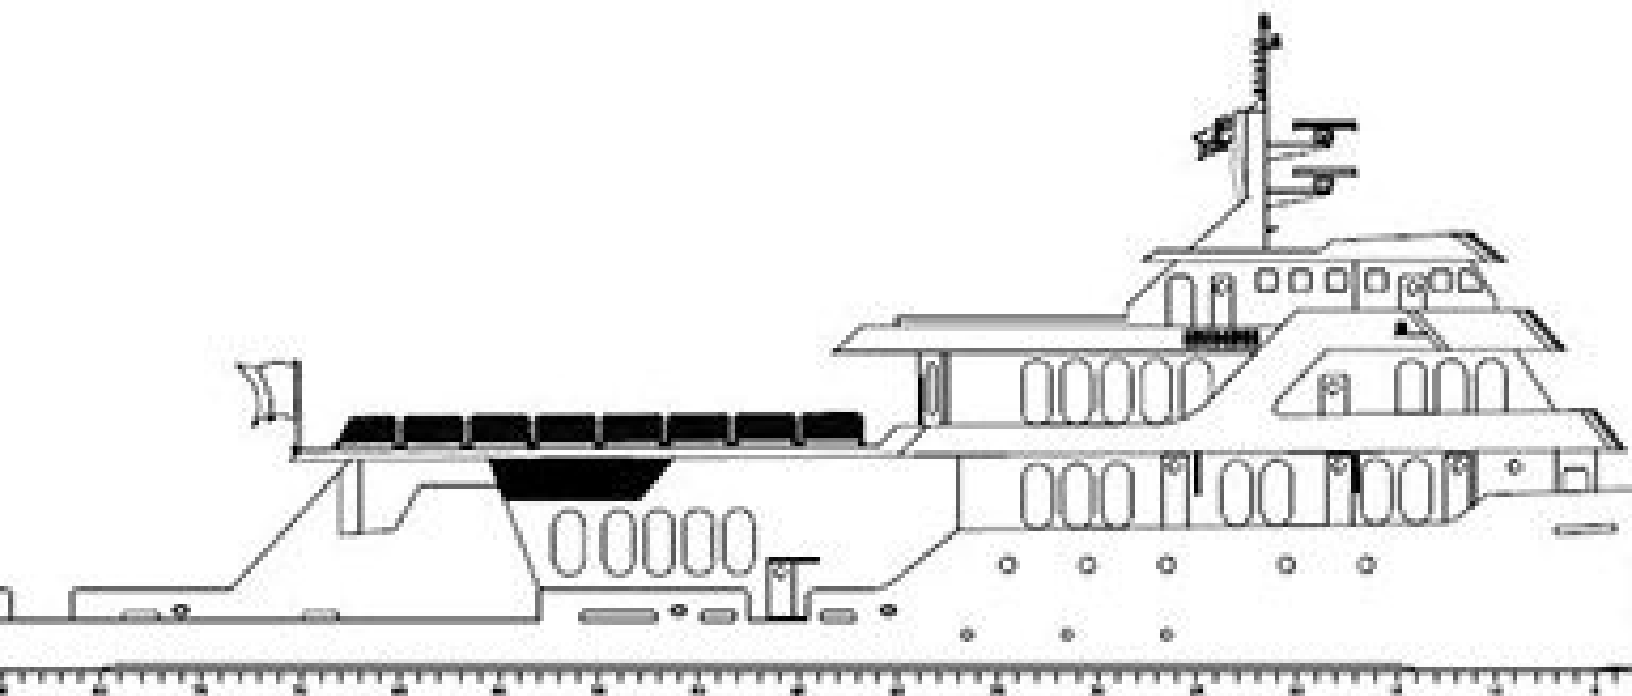

**ASKING PRICE**

For Info Please Inquire\*

**CHARTER RATE**

For Info Please Inquire

**SPECIFICATIONS**

Builder	SHADOW MARINE
Built / Refits	
Length	220 ft / 67.1 m
Beam	40 ft / 12.2 m
Draft	8.1 ft / 2.5 m
Gross Tonnage	1,303
Naval Architect	-
Exterior Stylist	-
Interior Stylist	-
Hull	Steel
Classification	SOLAS, MCA Compliant
Flag	Cayman Islands

- LUXURY YACHT GLOBAL -

220 feet / 67.1 meters | SHADOW MARINE | 2007

- LUXURY YACHT GLOBAL -

220 feet / 67.1 meters | SHADOW MARINE | 2007

- LUXURY YACHT GLOBAL -

220 feet / 67.1 meters | SHADOW MARINE | 2007

- LUXURY YACHT GLOBAL -

220 feet / 67.1 meters | SHADOW MARINE | 2007

- LUXURY YACHT GLOBAL -

220 feet / 67.1 meters | SHADOW MARINE | 2007

OUTBOARD PROFILE

- LUXURY YACHT GLOBAL -

220 feet / 67.1 meters | SHADOW MARINE | 2007