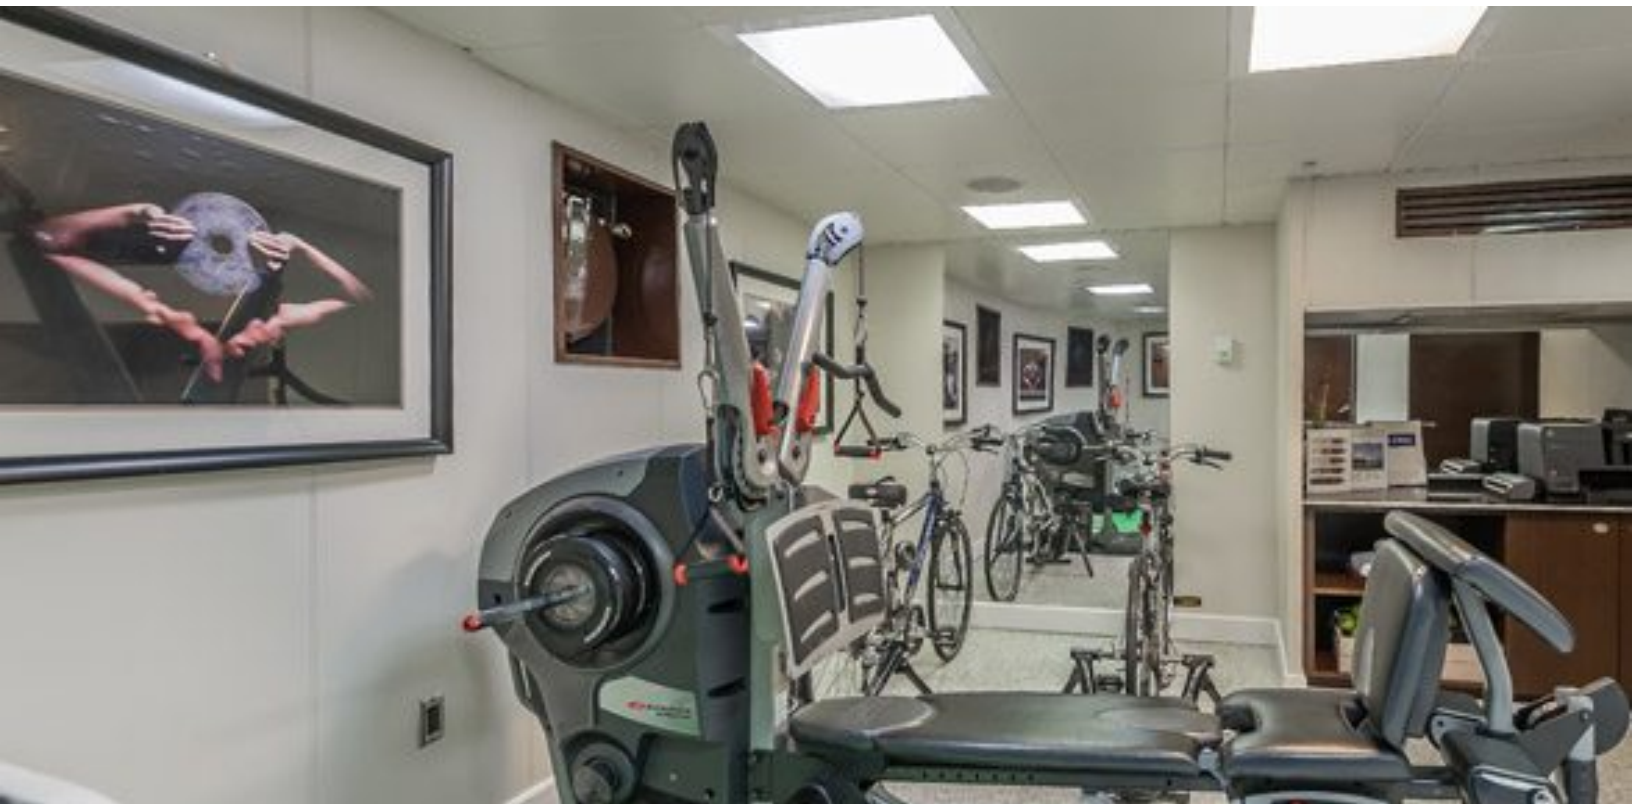

- LUXURY YACHT GLOBAL -

220 feet / 67.1 meters | SHADOW MARINE | 2007