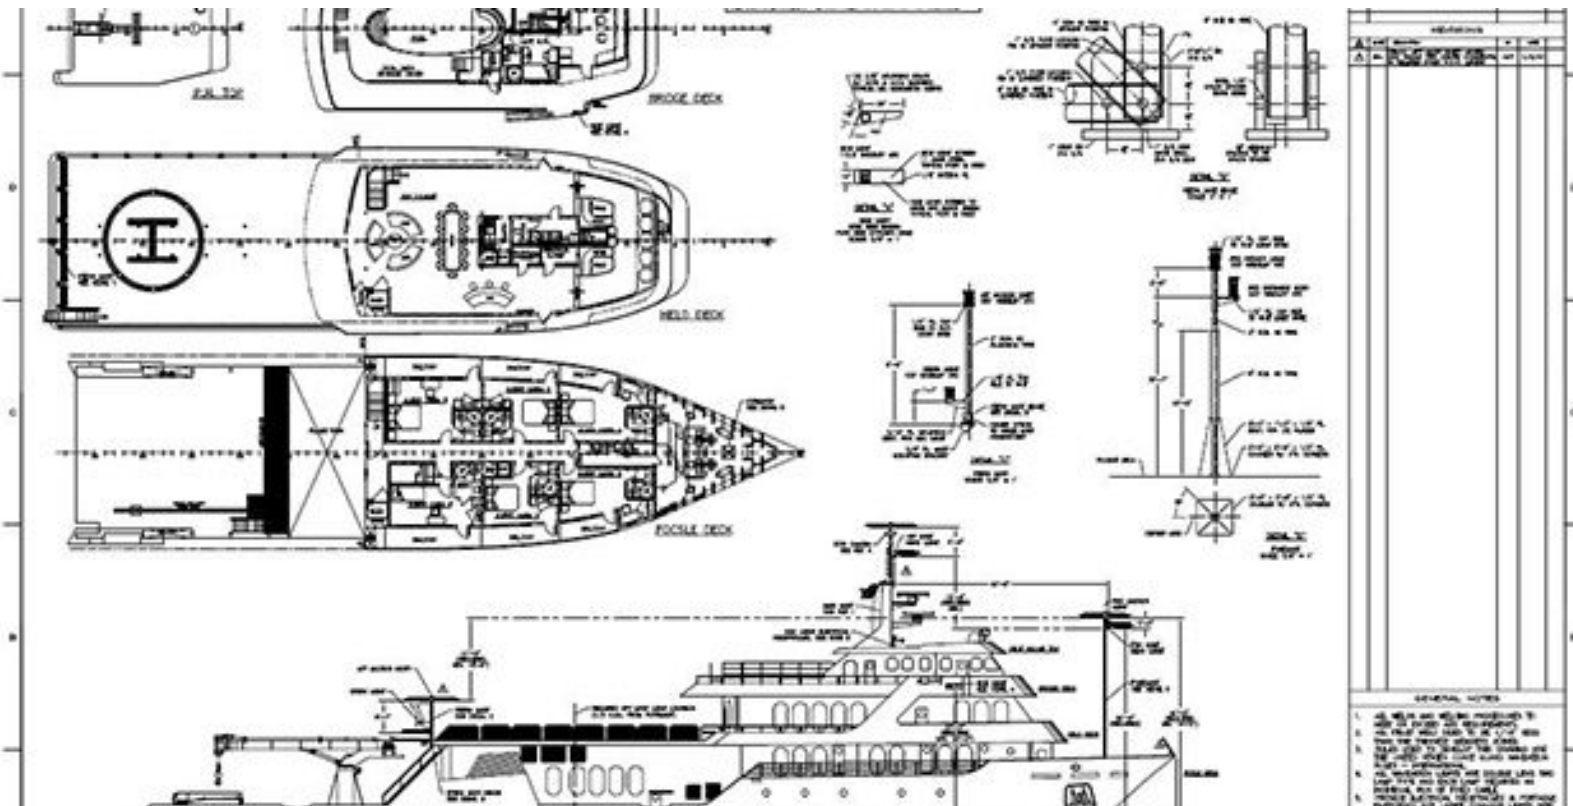

- LUXURY YACHT GLOBAL -

220 feet / 67.1 meters | SHADOW MARINE | 2007

- LUXURY YACHT GLOBAL -

220 feet / 67.1 meters | SHADOW MARINE | 2007

- LUXURY YACHT GLOBAL -

220 feet / 67.1 meters | SHADOW MARINE | 2007

- LUXURY YACHT GLOBAL -

220 feet / 67.1 meters | SHADOW MARINE | 2007

- LUXURY YACHT GLOBAL -

220 feet / 67.1 meters | SHADOW MARINE | 2007

OUTBOARD PROFILE

- LUXURY YACHT GLOBAL -

220 feet / 67.1 meters | SHADOW MARINE | 2007