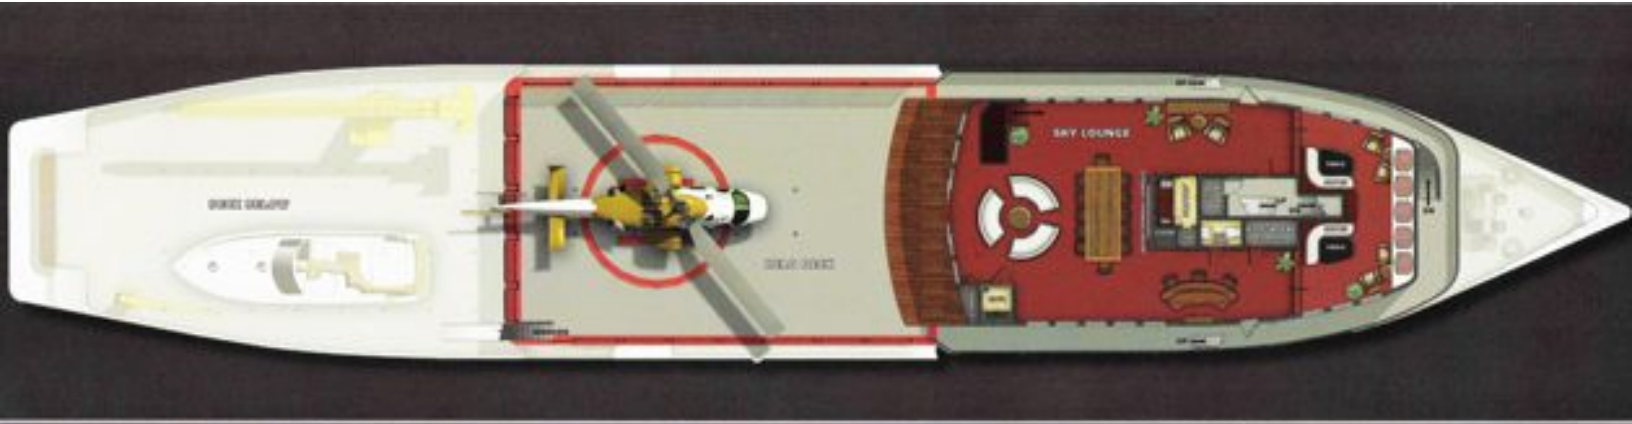

- LUXURY YACHT GLOBAL -

220 feet / 67.1 meters | SHADOW MARINE | 2007

- LUXURY YACHT GLOBAL -

220 feet / 67.1 meters | SHADOW MARINE | 2007

- LUXURY YACHT GLOBAL -

220 feet / 67.1 meters | SHADOW MARINE | 2007