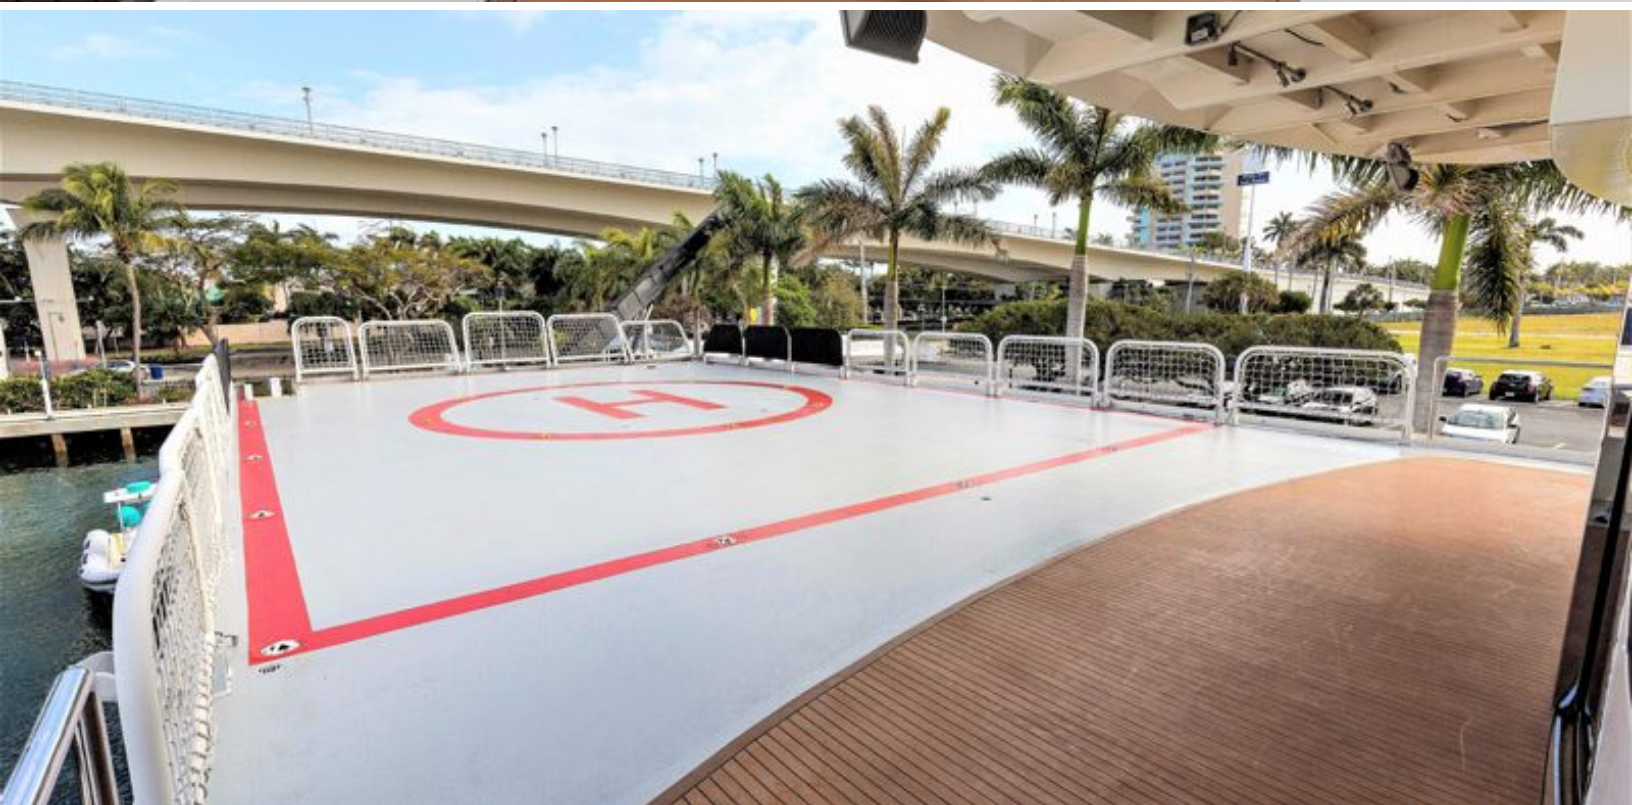

- LUXURY YACHT GLOBAL -

220 feet / 67.1 meters | SHADOW MARINE | 2007